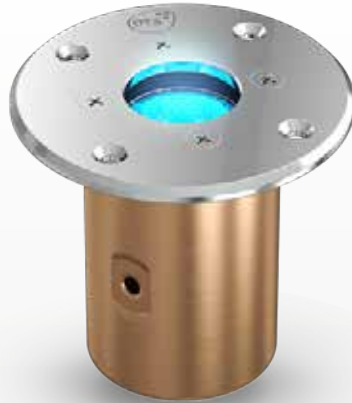

AKHELIOS 1

EX DIVE 1 R

FEATURES

CERTIFICATIONS

TREATMENTS

FINITURE

BRONZE AND STEEL	99

LED

FULL COLOR (RGBW)	FC

LENS

MF - 22°	25
WF - 38°	40

AKHELIOS 1

03.LPS006E

TECHNICAL

OUTPUT	• 1 x 4-colors LEDs
	• Lumens output (RGBW): 415 @ 700mA
	• LED lifespan: 50,000 hours (70% lumen output)
OPTICAL GROUP	<ul style="list-style-type: none"> • Medium flood 22° • Wide flood 38°
POWER SUPPLY	<ul style="list-style-type: none"> • External CC PSU Led driver 24 Vdc 700mA max per channel • Max distance between Drivenet PSU and fixture 100 m
	• Consumption: max 10 W @ 700mA
CONNECTIONS	• 1 x 5 m end-stripped 8-pole cable (Pay Attention: for specific lengths needs, please request to the sales manager at the time of ordering)
PHYSICAL	• Housing: Bronze / Stainless Steel
	• Weight: 1 Kg (2.2 lbs)

ACCESSORIES ON REQUEST

0509C113 • 8-pole underwater cable 8 x 0.34 mm²

03.LA.131.IP56 • HUB-IP56 Screw terminals 1 IN / 3 OUT

03.LA.131 • HUB-IP20 Screw terminals 1 IN / 3 OUT

03.LA.113 • Outer case stay-in-place casting form IP20

! Caution: Do not turn on the fixture in the absence of water

PHOTOMETRIC DATA AKHELIOS 1 - FULL COLOR (RGBW)

MEDIUM 22° lenses

	mt 1 ft 3.28	mt 2 ft 6.56	mt 3 ft 9.84	mt 4 ft 13.12	mt 5 ft 16.40	
FULL	1751	438	195	109	70	lux center (lx)
RGBW	163	41	18	10	7	foot candles (fc)
BEAM	39	78	117	156	194	diameter (cm)
ANGLE	1.28	2.55	3.83	5.10	6.38	diameter (ft)