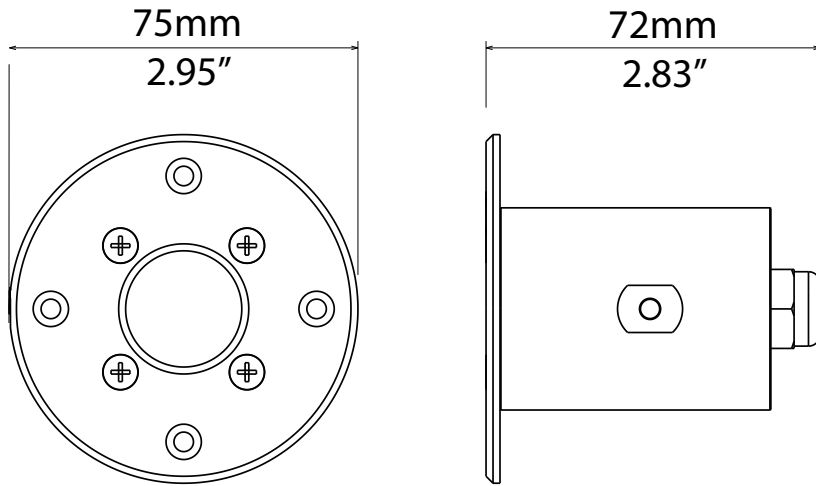

FULL COLOR (RGBW)	FC

LENS

MF - 22°	25
WF - 38°	40

AKHELIOS 1

03.LPS006E

TECHNICAL

OUTPUT	• 1 x 4-colors LEDs
	• Lumens output (RGBW): 415 @ 700mA
	• LED lifespan: 50,000 hours (70% lumen output)
OPTICAL GROUP	<ul style="list-style-type: none"> • Medium flood 22° • Wide flood 38°
POWER SUPPLY	<ul style="list-style-type: none"> • External CC PSU Led driver 24 Vdc 700mA max per channel • Max distance between Drivenet PSU and fixture 100 m
	• Consumption: max 10 W @ 700mA
CONNECTIONS	• 1 x 5 m end-stripped 8-pole cable (Pay Attention: for specific lengths needs, please request to the sales manager at the time of ordering)
PHYSICAL	• Housing: Bronze / Stainless Steel
	• Weight: 1 Kg (2.2 lbs)

ACCESSORIES ON REQUEST

0509C113 • 8-pole underwater cable 8 x 0.34 mm²

03.LA.131.IP56 • HUB-IP56 Screw terminals 1 IN / 3 OUT

03.LA.131 • HUB-IP20 Screw terminals 1 IN / 3 OUT

03.LA.113 • Outer case stay-in-place casting form IP20

03.LA.223 • Outer case stay-in-place casting form IP68

CONNECTIONS CHART

DRIVENET 28C DIN @24Vdc	DRIVENET 832 24Vdc	DRIVENET 1664 24Vdc	-	-
Max 12 (6 items per output)	Max 48 (6 items per output)	Max 96 (6 items per output)	-	-

! Caution: Do not turn on the fixture in the absence of water

PHOTOMETRIC DATA AKHELIOS 1 - FULL COLOR (RGBW)

MEDIUM 22° lenses

	mt 1 ft 3.28	mt 2 ft 6.56	mt 3 ft 9.84	mt 4 ft 13.12	mt 5 ft 16.40	
FULL	1751	438	195	109	70	lux center (lx)
RGBW	163	41	18	10	7	foot candles (fc)
BEAM	39	78	117	156	194	diameter (cm)
ANGLE	1.28	2.55	3.83	5.10	6.38	diameter (ft)