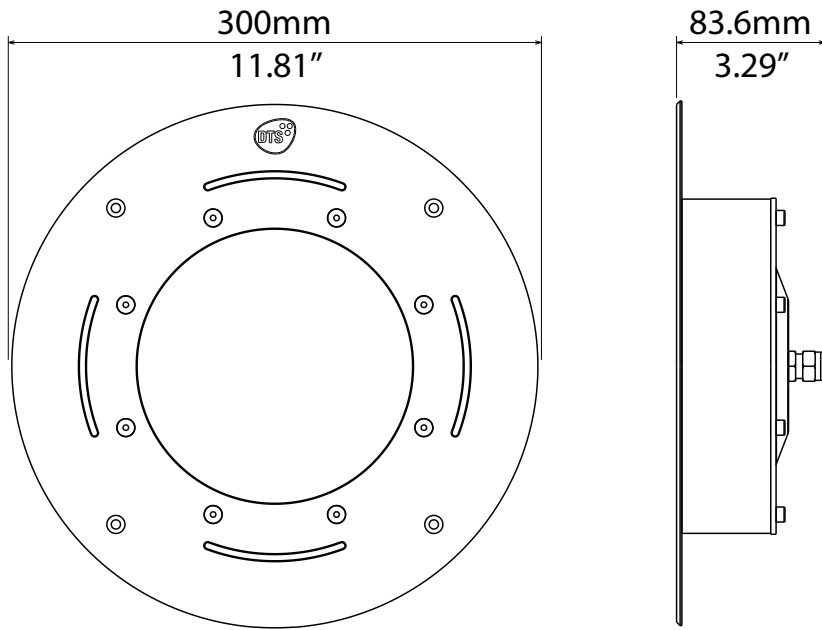

03.LPS015E

TECHNICAL

OUTPUT	• 12 x 4-colors LEDs
	• Lumens output (RGBW): 4,580 @ 700mA
	• LED lifespan: 50,000 hours (70% lumen output)
OPTICAL GROUP	<ul style="list-style-type: none"> • Medium flood 27° • Wide flood 37°
POWER SUPPLY	<ul style="list-style-type: none"> • External CC PSU Led driver 24 Vdc 1.4A max per channel • Max distance between Drivenet PSU and fixture 100 m • Consumption: max 120 W @ 700mA
CONNECTIONS	• 1 x 5 m end-stripped 8-pole cable (Pay Attention: for specific lengths needs, please request to the sales manager at the time of ordering)
PHYSICAL	<ul style="list-style-type: none"> • Housing: Bronze / Stainless Steel • Weight: 6.5 Kg (14.3 lbs)

ACCESSORIES ON REQUEST

0509C159 • 8-pole underwater cable

03.LA.059 • Outercase stay-in-place casting form

CONNECTIONS CHART

-	-	-	DRIVENET 832 POWER 24Vdc	-
-	-	-	Max 8 (1 item per output)	-

Drivenet Power must be set @ 1.4A to power the fixtures - **! Caution:** Do not turn on the fixture in the absence of water

PHOTOMETRIC DATA AKHELIOS 12 - FULL COLOR (RGBW)

MEDIUM 27° lenses

	mt 5 ft 16.40	mt 10 ft 32.81	mt 15 ft 49.21	mt 20 ft 65.62	mt 25 ft 82.02	
FULL RGBW	582	146	65	36	23	lux center (lx)
	54	14	6	3	2	foot candles (fc)
BEAM ANGLE	240	480	720	960	1200	diameter (cm)
	7.88	15.75	23.63	31.51	39.38	diameter (ft)

WIDE 37° lenses

	mt 5 ft 16.40	mt 10 ft 32.81	mt 15 ft 49.21	mt 20 ft 65.62	mt 25 ft 82.02	
FULL RGBW	410	103	46	26	16	lux center (lx)
	38	10	4	2	2	foot candles (fc)
BEAM ANGLE	335	669	1004	1338	1673	diameter (cm)
	10.98	21.95	32.93	43.91	54.89	diameter (ft)