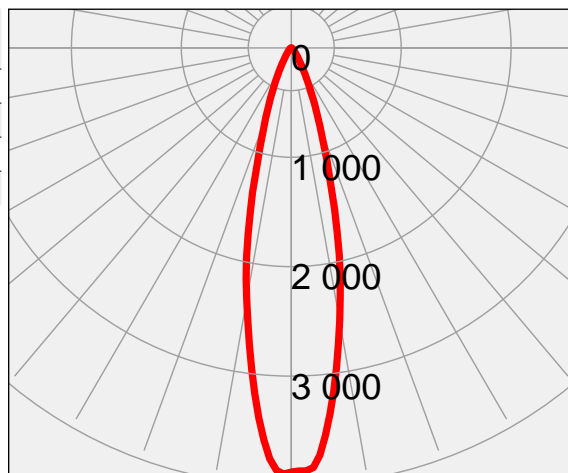

03.LPS015E

TECHNICAL

OUTPUT	• 12 x 4-colors LEDs
	• Lumens output (RGBW): 4,580 @ 700mA
	• LED lifespan: 50,000 hours (70% lumen output)
OPTICAL GROUP	<ul style="list-style-type: none"> • Medium flood 27° • Wide flood 37°
POWER SUPPLY	<ul style="list-style-type: none"> • External CC PSU Led driver 24 Vdc 1.4A max per channel • Max distance between Drivenet PSU and fixture 100 m • Consumption: max 120 W @ 700mA
CONNECTIONS	• 1 x 5 m end-stripped 8-pole cable (Pay Attention: for specific lengths needs, please request to the sales manager at the time of ordering)
PHYSICAL	<ul style="list-style-type: none"> • Housing: Bronze / Stainless Steel • Weight: 6.5 Kg (14.3 lbs)

PHOTOMETRIC DATA AKHELIOS 12 - FULL COLOR (RGBW)

MEDIUM 27° lenses

	mt 5 ft 16.40	mt 10 ft 32.81	mt 15 ft 49.21	mt 20 ft 65.62	mt 25 ft 82.02	
FULL RGBW	582	146	65	36	23	lux center (lx)
	54	14	6	3	2	foot candles (fc)
BEAM ANGLE	240	480	720	960	1200	diameter (cm)
	7.88	15.75	23.63	31.51	39.38	diameter (ft)

WIDE 37° lenses

	mt 5 ft 16.40	mt 10 ft 32.81	mt 15 ft 49.21	mt 20 ft 65.62	mt 25 ft 82.02	
FULL RGBW	410	103	46	26	16	lux center (lx)
	38	10	4	2	2	foot candles (fc)
BEAM ANGLE	335	669	1004	1338	1673	diameter (cm)
	10.98	21.95	32.93	43.91	54.89	diameter (ft)