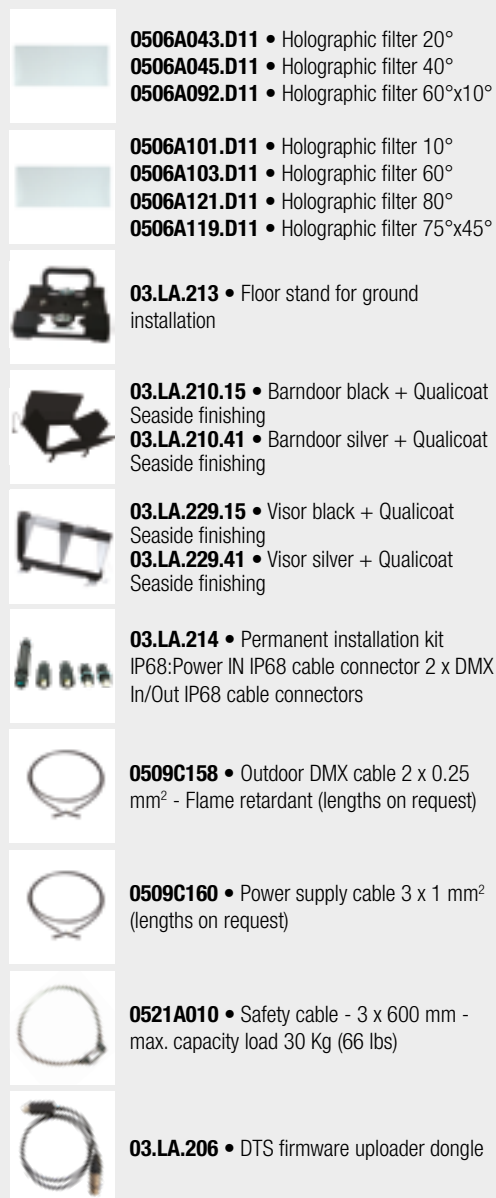

ACCESSORIES ON REQUEST