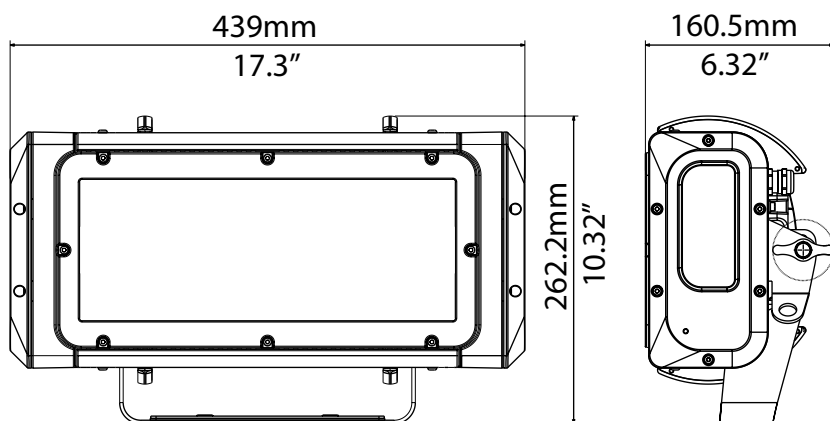

LENS

8° + HOLO F.	/
MF - 28°	25

BRICK 24

03.LDB100S

TECHNICAL

OUTPUT	<ul style="list-style-type: none"> • 24 x 4-colors LEDs
	<ul style="list-style-type: none"> • Lumen output (RGBW): 11,500 @ 700 mA • Lumen output (HQS): 10,800 @ 700 mA - CRI >90
	<ul style="list-style-type: none"> • LED lifespan: 50,000 hours (70% lumen output)
OPTICAL GROUP	<ul style="list-style-type: none"> • Ultra-Narrow 8° + 3 quick-mounting holographic filters included (20° / 40° / 60°x10°) • Medium flood 28°
CONTROL	<ul style="list-style-type: none"> • DMX 512 / RDM protocols • 4-digit 7-segment LED display + 4 soft keys • Firmware updatable via DTS firmware uploader dongle
DMX	<ul style="list-style-type: none"> • 10 DMX channels (Default)
POWER SUPPLY	<ul style="list-style-type: none"> • Built-in wide range PSU 100-240Vac 50-60 Hz
	<ul style="list-style-type: none"> • Consumption: 400 W max
	<ul style="list-style-type: none"> • Power Factor: PF > 0.93
CONNECTIONS	<ul style="list-style-type: none"> • Power supply: 3 x 1 sq mm cable (1.5 m length) • DMX In/Out: 0.7 m cable with XLR 5 pins IP65 connector
CIRCUITS PROTECTION	<ul style="list-style-type: none"> • Overvoltage and overtemperature circuits protection
PHYSICAL	<ul style="list-style-type: none"> • Housing: Aluminium
	<ul style="list-style-type: none"> • Weight: 10 Kg (22 lbs)
ACCESSORIES INCLUDED	<ul style="list-style-type: none"> • 1 x PowerCON TRUE1 female cable connector (code 0520P066) • 1 x PowerCON TRUE1 male cable connector (code 0520P067) • 1 x Display UV protection (code 03.LA.218) • 1 x Omega bracket with "Fast Lock" connection 1/4 turn (code 02K00467) – already mounted on the unit • Only with the Ultra-Narrow version <ul style="list-style-type: none"> 1x Holographic filter 20° (code 0506A043.D11) 1x Holographic filter 40° (code 0506A045.D11) 1x Holographic filter 60°x10° (code 0506A092.D11)