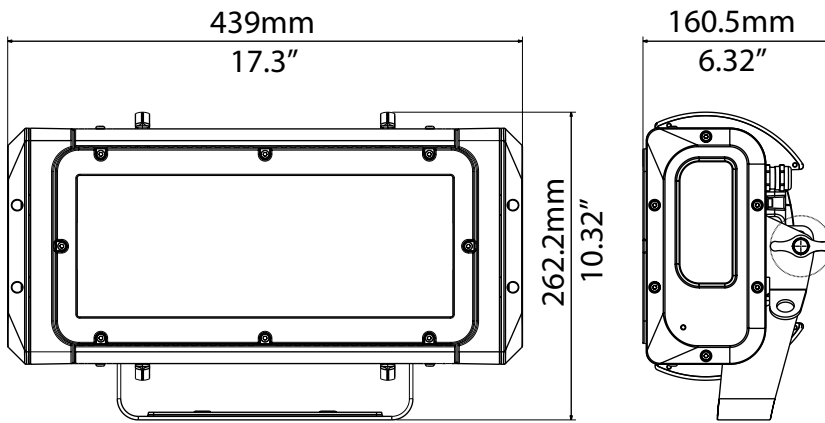

## TECHNICAL

<b>OUTPUT</b>	<ul style="list-style-type: none"> <li>• 24 x 4-colors LEDs</li> </ul>
	<ul style="list-style-type: none"> <li>• Lumens output (RGBW): 11,500 @ 700 mA</li> <li>• Lumen output (HQS): 10,800@ 700 mA - CRI &gt;90</li> </ul>
	<ul style="list-style-type: none"> <li>• LED lifespan: 50,000 hours (70% lumen output)</li> </ul>
<b>OPTICAL GROUP</b>	<ul style="list-style-type: none"> <li>• Ultra-Narrow 8° + 3 quick-mounting holographic filters included (20° / 40° / 60°x10°)</li> <li>• Medium flood 28°</li> </ul>
<b>CONTROL</b>	<ul style="list-style-type: none"> <li>• DMX 512 / RDM protocols</li> <li>• 4-digit 7-segment LED display + 4 soft keys</li> <li>• Internal operating system updatable via DTS dongle firmware uploader</li> </ul>
<b>DMX</b>	<ul style="list-style-type: none"> <li>• 10 DMX channels (Default)</li> </ul>
<b>POWER SUPPLY</b>	<ul style="list-style-type: none"> <li>• Built-in full-range PSU 100-240Vac 50-60 Hz</li> </ul>
	<ul style="list-style-type: none"> <li>• Consumption: 400 W max</li> </ul>
	<ul style="list-style-type: none"> <li>• Power Factor: PF &gt; 0.93</li> </ul>
<b>CONNECTIONS</b>	<ul style="list-style-type: none"> <li>• Power supply: 3 x 1 sq mm cable (1.5 m length)</li> <li>• DMX In/Out: 0.7 m cable with XLR 5 pins IP65 connector</li> </ul>
<b>INTERNATIONAL SAFETY DEVICES</b>	<ul style="list-style-type: none"> <li>• Overvoltage and overtemperature circuits protection</li> </ul>
<b>PHYSICAL</b>	<ul style="list-style-type: none"> <li>• Housing: Aluminium</li> </ul>
	<ul style="list-style-type: none"> <li>• Weight: 10 Kg (22 lbs)</li> </ul>
<b>ACCESSORIES INCLUDED</b>	<ul style="list-style-type: none"> <li>• 1 x PowerCON TRUE1 female cable connector (code 0520P066)</li> <li>• 1 x PowerCON TRUE1 male cable connector (code 0520P067)</li> <li>• 1 x Display UV protection (code 03.LA.218)</li> <li>• 1 x Omega bracket with "Fast Lock" connection 1/4 turn (code 02K00467) – already mounted on the unit</li> <li>• Only with the Ultra-Narrow version <ul style="list-style-type: none"> <li>1x Holographic filter 20° (code 0506A043.D11)</li> <li>1x Holographic filter 40° (code 0506A045.D11)</li> <li>1x Holographic filter 60°x10° (code 0506A092.D11)</li> </ul> </li> </ul>