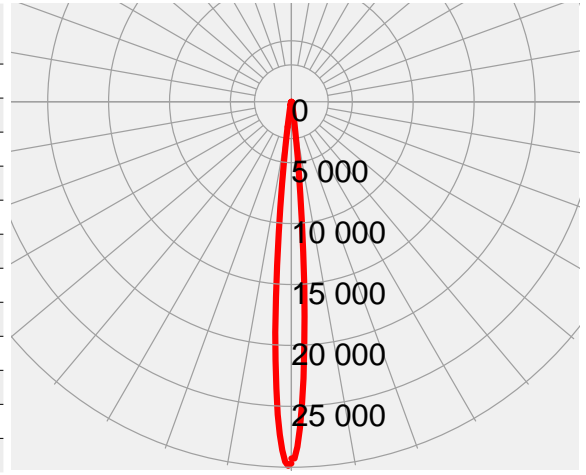

PHOTOMETRIC DATA BRICK 24 - FULL COLOR (RGBW)

ULTRA-NARROW 8° lenses

	mt 5 ft 16.40	mt 10 ft 32.81	mt 15 ft 49.21	mt 20 ft 65.62	mt 25 ft 82.02	
RED	4066	1017	452	254	163	lux center (lx)
	378	94	42	24	15	foot candles (fc)
GREEN	6647	1662	739	415	266	lux center (lx)
	618	154	69	39	25	foot candles (fc)
BLUE	545	136	61	34	22	lux center (lx)
	51	13	6	3	2	foot candles (fc)
WHITE	9940	2485	1104	621	398	lux center (lx)
	924	231	103	58	37	foot candles (fc)
FULL RGBW	14277	3569	1586	892	571	lux center (lx)
	1327	332	147	83	53	foot candles (fc)
BEAM ANGLE 8°	70	140	210	280	350	diameter (cm)
	2.29	4.59	6.88	9.18	11.47	diameter (ft)

ULTRA-NARROW 8° lenses
with 20° HOLOGRAPHIC FILTER