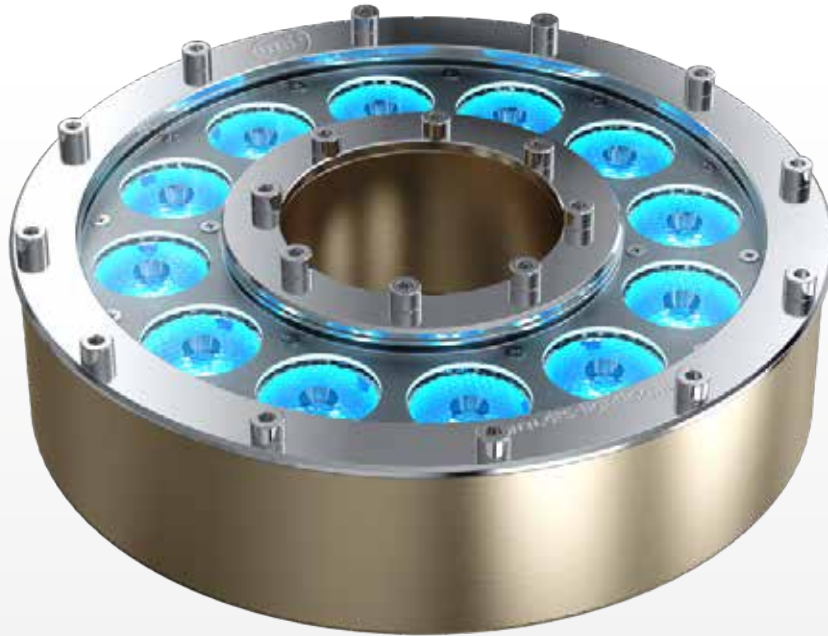

DONUT 12

FEATURES

CERTIFICATIONS

TREATMENTS

FINITURE

	BRONZE AND STEEL

LED

FULL COLOR (RGBW)*	F
HQS (RGBA)	FY

LENS

MF - 27°	25

DONUT 12 24 VDC
DONUT 12 (48 VDC)

*RGBW version not available for France

03.DN07.
03.DN005.

TECHNICAL

ACCESSORIES ON REQUEST

0509C123 • 8-pole underwater cable 8 x 0.25 mm²

	DONUT 12 24 VDC	DONUT 12 (48 VDC)
OUTPUT	• 12 x 4-colors LEDS	
	• Lumens output (RGBW): 4,700 @ 700mA	
	• LED lifespan: 50,000 hours (70% lumen output)	
OPTICAL GROUP	• Medium flood 27°	
POWER SUPPLY	• External CC PSU Led driver 24Vdc 1.4A max per channel • Max distance between Drivenet PSU and fixture 100 m	• External CC PSU Led driver 48Vdc 700mA max per channel • Max distance between Drivenet PSU and fixture 100 m
	• Consumption: max 120 W @ 700mA	
CONNECTIONS	• 1 x 5 m end-stripped 8-pole cable (Pay Attention: for specific lengths needs, please request to the sales manager at the time of ordering)	
PHYSICAL	• Housing: Bronze / Stainless Steel	
	• Weight: 8.3 Kg (18.3 lbs)	

Drivenet Power must be set @ 1.4A to power the fixtures - **! Caution:** Do not turn on the fixture in the absence of water

PHOTOMETRIC DATA DONUT 12 - FULL COLOR (RGBW)

MEDIUM 27° lenses

	mt 5 ft 16.40	mt 10 ft 32.81	mt 15 ft 49.21	mt 20 ft 65.62	mt 25 ft 82.02	
FULL RGBW	582	146	65	36	23	lux center (lx)
	54	14	6	3	2	foot candles (fc)
BEAM ANGLE	240	480	720	960	1200	diameter (cm)
	7.88	15.75	23.63	31.51	39.38	diameter (ft)