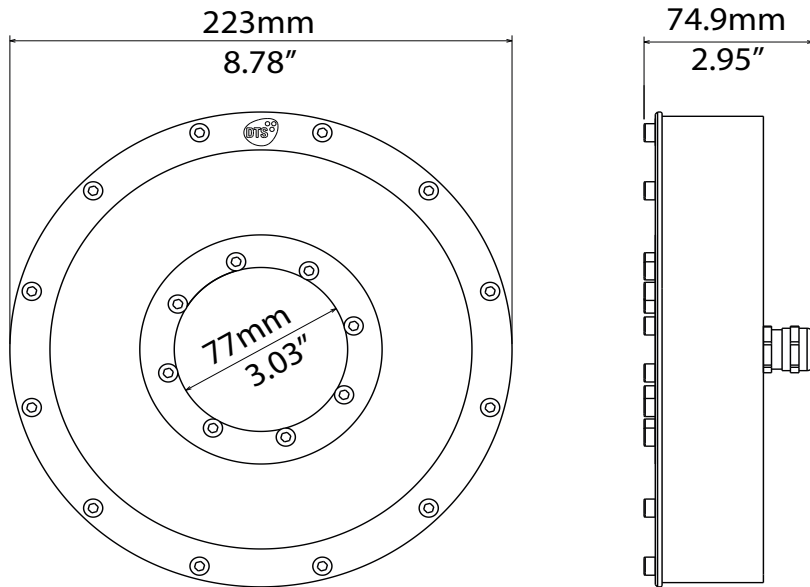

LENS

MF - 27°	25

DONUT 12 24 VDC
DONUT 12 (48 VDC)

*RGBW version not available for France

03.DN07.
03.DN005.

TECHNICAL

ACCESSORIES ON REQUEST

0509C123 • 8-pole underwater cable 8 x 0.25 mm²

	DONUT 12 24 VDC	DONUT 12 (48 VDC)
OUTPUT	• 12 x 4-colors LEDS	
	• Lumens output (RGBW): 4,700 @ 700mA	
	• LED lifespan: 50,000 hours (70% lumen output)	
OPTICAL GROUP	• Medium flood 27°	
POWER SUPPLY	• External CC PSU Led driver 24Vdc 1.4A max per channel • Max distance between Drivenet PSU and fixture 100 m	• External CC PSU Led driver 48Vdc 700mA max per channel • Max distance between Drivenet PSU and fixture 100 m
	• Consumption: max 120 W @ 700mA	
CONNECTIONS	• 1 x 5 m end-stripped 8-pole cable (Pay Attention: for specific lengths needs, please request to the sales manager at the time of ordering)	
PHYSICAL	• Housing: Bronze / Stainless Steel	
	• Weight: 8.3 Kg (18.3 lbs)	

Drivenet Power must be set @ 1.4A to power the fixtures - **! Caution:** Do not turn on the fixture in the absence of water

PHOTOMETRIC DATA DONUT 12 - FULL COLOR (RGBW)

MEDIUM 27° lenses

	mt 5 ft 16.40	mt 10 ft 32.81	mt 15 ft 49.21	mt 20 ft 65.62	mt 25 ft 82.02	
FULL RGBW	582	146	65	36	23	lux center (lx)
	54	14	6	3	2	foot candles (fc)
BEAM ANGLE	240	480	720	960	1200	diameter (cm)
	7.88	15.75	23.63	31.51	39.38	diameter (ft)