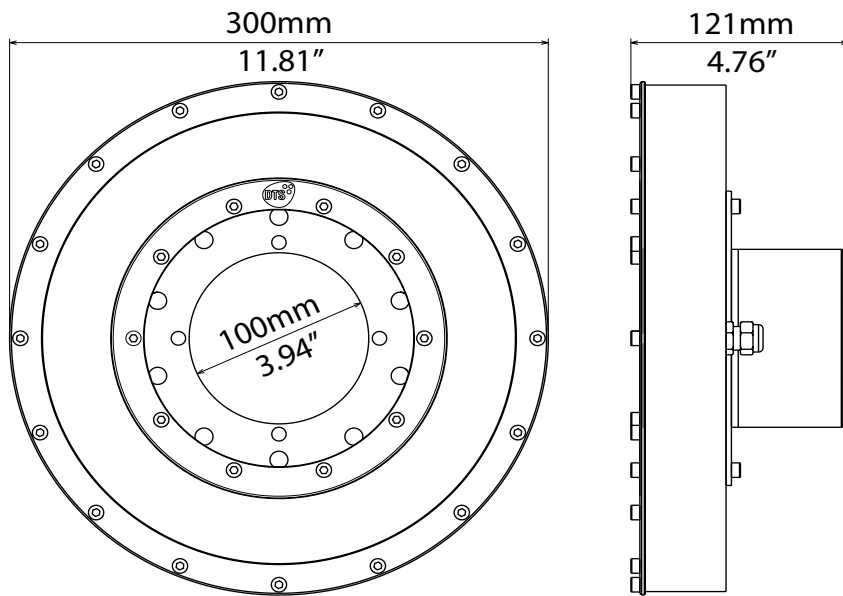

LENS

UN - 8°	08
MF - 27°	25

DONUT 18

03.DN002.

*RGBW version not available for France

TECHNICAL

ACCESSORIES ON REQUEST

0509C123 • 8-pole underwater cable 8 x 0.25 mm²

OUTPUT	• 18 x 4-colors LEDs
	• Lumens output (RGBW): 7,050 @ 700mA
	• LED lifespan: 50,000 hours (70% lumen output)
OPTICAL GROUP	<ul style="list-style-type: none"> • Ultra Narrow flood 8° • Medium flood 27°
POWER SUPPLY	<ul style="list-style-type: none"> • External CC PSU Led driver 48Vdc 700mA max per channel • Max distance between Drivenet PSU and fixture 100 m • Consumption: max 180 W @ 700mA
CONNECTIONS	• 2 x 5 m end-stripped 8-pole cables (Pay Attention: for specific lengths needs, please request to the sales manager at the time of ordering)
PHYSICAL	• Housing: Bronze / Stainless Steel
	• Weight: 12.4 Kg (27.3 lbs)
ACCESSORIES INCLUDED	• 2 x Bracket for cables protection (code 00M11505)

! Caution: Do not turn on the fixture in the absence of water

PHOTOMETRIC DATA DONUT 18 - FULL COLOR (RGBW)

MEDIUM 27° lenses

	mt 5 ft 16.40	mt 10 ft 32.81	mt 15 ft 49.21	mt 20 ft 65.62	mt 25 ft 82.02	
FULL	1066	267	118	67	43	lux center (lx)
RGBW	99	25	11	6	4	foot candles (fc)
BEAM	240	480	720	960	1200	diameter (cm)
ANGLE	7.88	15.75	23.63	31.51	39.38	diameter (ft)