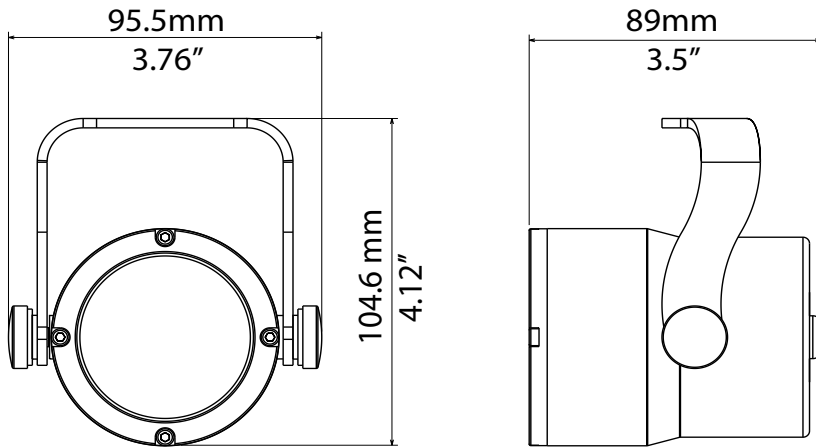

	WHITE 3000 K	WB

LENS

	MF - 21°	21
	WF - 45°	20

FOCUS 1 POWER WH

03.LCB004E

TECHNICAL

OUTPUT	• 1 x White LED
	• CRI >90
	• Lumen output (3000 K): 850 @ 700mA
	• LED lifespan: 50,000 hours (70% lumen output)
OPTICAL GROUP	• Medium flood 21°
	• Wide flood 45°
POWER SUPPLY	• External CC PSU LED driver 700mA max per channel
	• Max distance between Drivenet PSU and fixture 100 m
CONNECTIONS	• Consumption: max 10 W @ 700mA
	• 90 cm end-stripped 2-pole cable
PHYSICAL	• Housing: Aluminium
	• Weight: 0.9 Kg (1.98 lbs)

0514M241 • Constant current PSU
 500-1400mA 60W *Push Dimming *DALI
 *100Vac

0509C081 • 2-pole underwater cable 2 x
 0.75 mm²

0521A010 • Safety cable - 3 x 600 mm -
 max. capacity load 30 Kg (66 lbs)

CONNECTIONS CHART