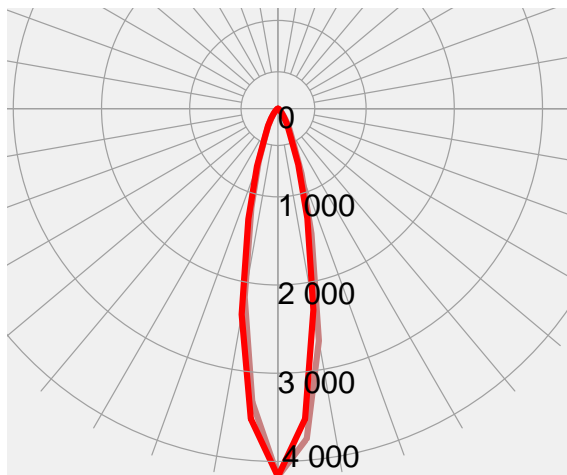

03.LCB005E

TECHNICAL

OUTPUT	• 1 x 4-colors LED
	• Lumens output (RGBW): 420 @ 700mA
	• LED lifespan: 50,000 hours (70% lumen output)
OPTICAL GROUP	• Medium flood 22°
	• Wide flood 28°
POWER SUPPLY	• External CC PSU LED driver 700mA max per channel
	• Max distance between Drivenet PSU and fixture 100 m
CONNECTIONS	• Consumption: max 10 W @ 700mA
	• 90 cm end-stripped 8-pole cable
PHYSICAL	• Housing: Aluminium
	• Weight: 0.34 Kg (0.6 lbs)

PHOTOMETRIC DATA FOCUS 1 - FULL COLOR (RGBW) - @ 700mA

MEDIUM 22° lenses

	mt 1 ft 3.28	mt 2 ft 6.56	mt 3 ft 9.84	mt 4 ft 13.12	mt 5 ft 16.40	
FULL	5253	1313	584	328	210	lux center (lx)
RGBW	488	122	54	31	20	foot candles (fc)
BEAM	39	78	117	156	194	diameter (cm)
ANGLE	1.28	2.55	3.83	5.10	6.38	diameter (ft)

WIDE 28° lenses

	mt 1 ft 3.28	mt 2 ft 6.56	mt 3 ft 9.84	mt 4 ft 13.12	mt 5 ft 16.40	
FULL	3567	892	396	223	143	lux center (lx)
RGBW	332	83	37	21	13	foot candles (fc)
BEAM	50	100	150	199	249	diameter (cm)
ANGLE	1.64	3.27	4.91	6.54	8.18	diameter (ft)