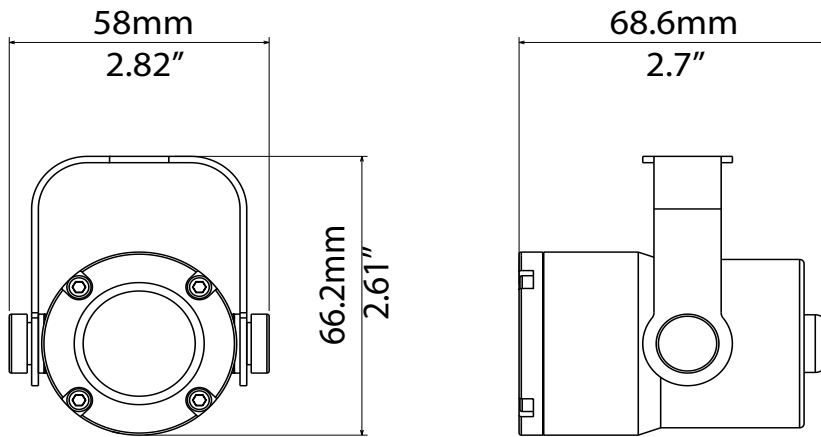

03.LCB005E

TECHNICAL

OUTPUT	• 1 x 4-colors LED
	• Lumens output (RGBW): 420 @ 700mA
	• LED lifespan: 50,000 hours (70% lumen output)
OPTICAL GROUP	• Medium flood 22°
	• Wide flood 28°
POWER SUPPLY	• External CC PSU LED driver 700mA max per channel
	• Max distance between Drivenet PSU and fixture 100 m
CONNECTIONS	• Consumption: max 10 W @ 700mA
	• 90 cm end-stripped 8-pole cable
PHYSICAL	• Housing: Aluminium
	• Weight: 0.34 Kg (0.6 lbs)

ACCESSORIES ON REQUEST

03.LA.131.IP56 • HUB-IP56 Screw terminals 1 IN / 3 OUT

03.LA.131 • HUB-IP20 Screw terminals 1 IN / 3 OUT

0521A010 • Safety cable - 0.3x60 cm - max. capacity load 60 Kg

0509C062.PUR • 8-pole outdoor cable

PHOTOMETRIC DATA FOCUS 1 - FULL COLOR (RGBW) - @ 700mA

MEDIUM 22° lenses

	mt 1 ft 3.28	mt 2 ft 6.56	mt 3 ft 9.84	mt 4 ft 13.12	mt 5 ft 16.40	
FULL	5253	1313	584	328	210	lux center (lx)
RGBW	488	122	54	31	20	foot candles (fc)
BEAM	39	78	117	156	194	diameter (cm)
ANGLE	1.28	2.55	3.83	5.10	6.38	diameter (ft)

WIDE 28° lenses

	mt 1 ft 3.28	mt 2 ft 6.56	mt 3 ft 9.84	mt 4 ft 13.12	mt 5 ft 16.40	
FULL	3567	892	396	223	143	lux center (lx)
RGBW	332	83	37	21	13	foot candles (fc)
BEAM	50	100	150	199	249	diameter (cm)
ANGLE	1.64	3.27	4.91	6.54	8.18	diameter (ft)