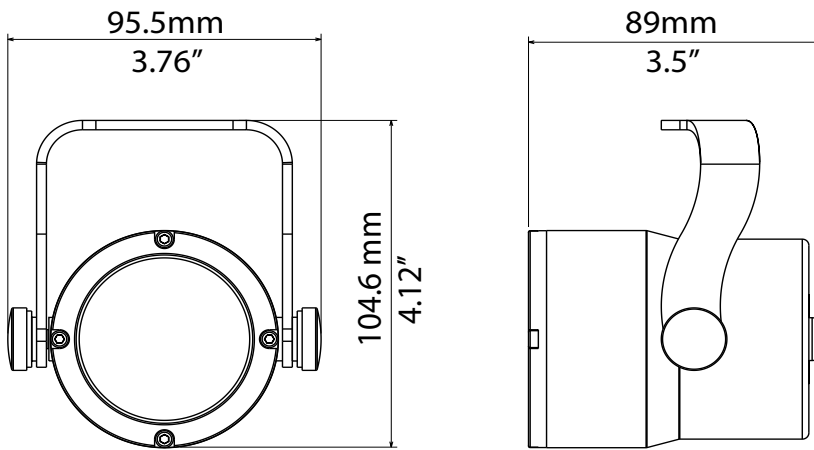

FULL COLOR (RGBW)	FC
HQS (RGBA)	FY

LENS

MF - 22°	25
WF - 28°	40

FOCUS 3

03.LCB001E

TECHNICAL

OUTPUT	• 3 x 4-colors LEDs
	• Lumens output (RGBW): 1,288 @ 700mA
	• LED lifespan: 50,000 hours (70% lumen output)
OPTICAL GROUP	• Medium flood 22°
	• Wide flood 28°
POWER SUPPLY	• External CC PSU LED driver 700mA max per channel
	• Max distance between Drivenet PSU and fixture 100 m
CONNECTIONS	• Consumption: max 30 W @ 700mA
	• 90 cm end-stripped 8-pole cable
PHYSICAL	• Housing: Aluminium
	• Weight: 0.6 Kg (1.33 lbs)

ACCESSORIES ON REQUEST

03.LA.131.IP56 • HUB-IP56 Screw terminals 1 IN / 3 OUT

03.LA.131 • HUB-IP20 Screw terminals 1 IN / 3 OUT

03.LA.127.04 • Top Hat - grey glitter finishing
Max lenght 7 cm (2.8")

0509C062.PUR • 8-pole outdoor cable

0521A010 • Safety cable - 0.3x60 cm - max. capacity load 60 Kg

PHOTOMETRIC DATA FOCUS 3 - FULL COLOR (RGBW)

MEDIUM 22° lenses

	mt 1 ft 3.28	mt 2 ft 6.56	mt 3 ft 9.84	mt 4 ft 13.12	mt 5 ft 16.40	
FULL	5253	1313	584	328	210	lux center (lx)
RGBW	588	122	54	31	20	foot candles (fc)
BEAM ANGLE	39	78	117	156	194	diameter (cm)
	1.28	2.55	3.83	5.10	6.38	diameter (ft)

WIDE 28° lenses

	mt 1 ft 3.28	mt 2 ft 6.56	mt 3 ft 9.84	mt 4 ft 13.12	mt 5 ft 16.40	
FULL	3567	892	396	223	143	lux center (lx)
RGBW	332	83	37	21	13	foot candles (fc)
BEAM ANGLE	50	100	150	199	249	diameter (cm)
	1.64	3.27	4.91	6.54	8.18	diameter (ft)