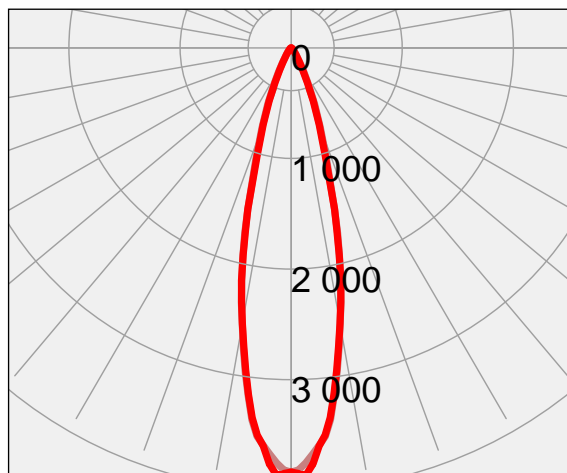

ACCESSORIES ON REQUEST

03.LA.131.IP56 • HUB-IP56 Screw terminals 1 IN / 3 OUT

03.LA.131 • HUB-IP20 Screw terminals 1 IN / 3 OUT

03.LA.127.04 • Top Hat - grey glitter finishing
Max lenght 7 cm (2.8")

0509C062.PUR • 8-pole outdoor cable

0521A010 • Safety cable - 0.3x60 cm - max. capacity load 60 Kg

PHOTOMETRIC DATA FOCUS 3 - FULL COLOR (RGBW)

MEDIUM 22° lenses

	mt 1 ft 3.28	mt 2 ft 6.56	mt 3 ft 9.84	mt 4 ft 13.12	mt 5 ft 16.40	
FULL	5253	1313	584	328	210	lux center (lx)
RGBW	588	122	54	31	20	foot candles (fc)
BEAM ANGLE	39	78	117	156	194	diameter (cm)
	1.28	2.55	3.83	5.10	6.38	diameter (ft)

WIDE 28° lenses

	mt 1 ft 3.28	mt 2 ft 6.56	mt 3 ft 9.84	mt 4 ft 13.12	mt 5 ft 16.40	
FULL	3567	892	396	223	143	lux center (lx)
RGBW	332	83	37	21	13	foot candles (fc)
BEAM ANGLE	50	100	150	199	249	diameter (cm)
	1.64	3.27	4.91	6.54	8.18	diameter (ft)