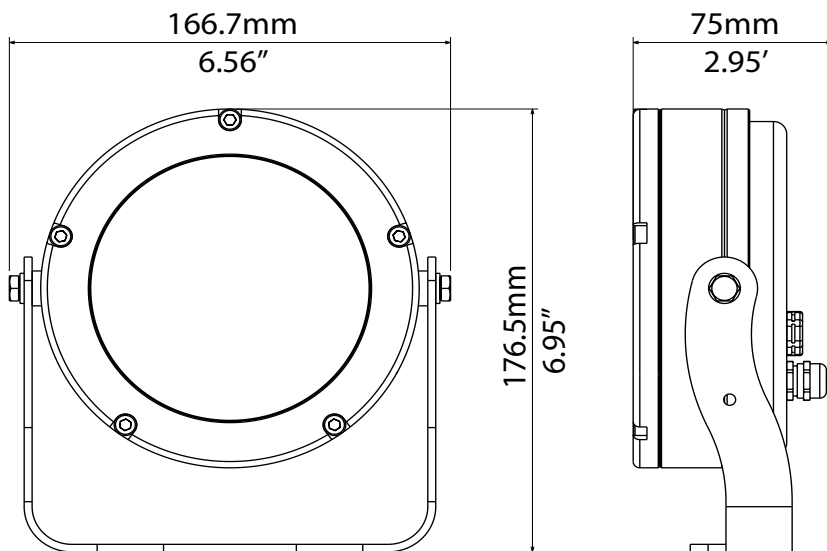

## TECHNICAL

<b>OUTPUT</b>	• 6 x 4-colors LEDs
	• Lumens output (RGBW): 2,660 @ 700mA
	• LED lifespan: 50,000 hours (70% lumen output)
<b>OPTICAL GROUP</b>	• Narrow flood 10°
	• Medium flood 22°
	• Wide flood 40°
<b>POWER SUPPLY</b>	• External CC PSU LED driver 700mA max per channel
	• Max distance between Drivenet PSU and fixture 100 m
<b>CONNECTIONS</b>	• Consumption: msc 60 W @ 700mA
	• 90 cm cable with M12 male connector
<b>PHYSICAL</b>	• Housing: Aluminium
	• Weight: 2.2 Kg (4.85 lbs)

## ACCESSORIES ON REQUEST

**03.LA.131.IP56** • HUB-IP56 Screw terminals 1 IN / 3 OUT

**03.LA.131** • HUB-IP20 Screw terminals 1 IN / 3 OUT

**03.LA.151.04** • Top Hat - grey glitter finishing  
Max length 10 cm (3.9")

Outdoor extension cable M12 Female + end stripped 8-pole  
**02K001157.10** • length 10 mt - 33 ft  
**02K001157.30** • length 30 mt - 98 ft  
**02K001157.50** • length 50 mt - 164 ft  
**02K001157.100** • length 100 mt - 328 ft

Outdoor extension cable with M12 M/F 8 pins - cable Ø 6 mm  
**03.LA.035.10** • length 10 mt - 33 ft  
**03.LA.035.20** • length 20 mt - 66 ft  
**03.LA.035.30** • length 30 mt - 98 ft  
**03.LA.035.40** • length 40 mt - 132 ft  
**03.LA.035.50** • length 50 mt - 164 ft