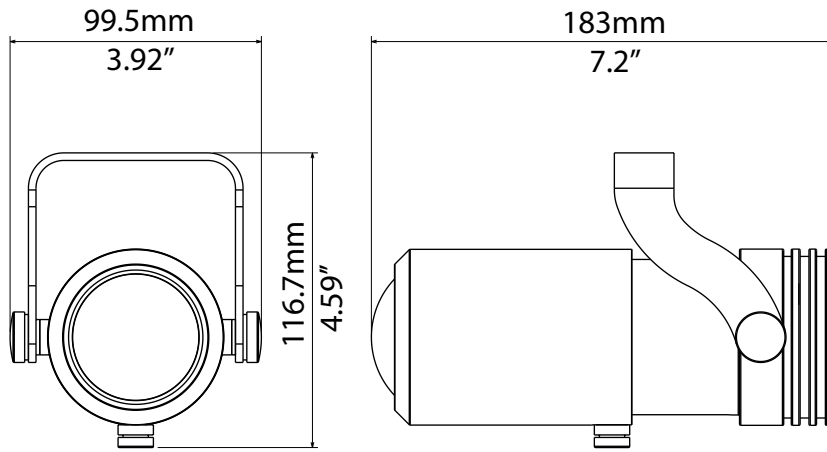

FULL COLOR (RGBW)	FC
HQS (RGBA)	FY

LENS

ZOOM 3.5°/52°	99

FOCUS.D ZOOM 1 IP20

03.LCB009E

TECHNICAL

OUTPUT	• 1 x 4 color LEDs
	• Lumens output (RGBW): 429 @ 700mA
	• LED lifespan: 50,000 hours (70% lumen output)
OPTICAL GROUP	• Long excursion 3.5° - 52° manual zoom
CONTROL	• DMX 512 / RDM protocols • DMX address setting and functions can be also managed by the dedicated DLC 901 remote control
DMX	• 4 DMX channels (default) • 10 channels
POWER SUPPLY	• LED driver on board • External constant voltage PSU Led driver 12 ÷ 48 VdC
	• Consumption: 10 W max
CONNECTIONS	• 90 cm end-stripped 4-pole cable fo Power and DMX
PHYSICAL	• Weight: 0.94 Kg (2 lbs)

PHOTOMETRIC DATA FOCUS.D ZOOM 1 IP20 - FULL COLOR (RGBW) - @ 700mA

ZOOM MIN 3.5°

	mt 1 ft 3.28	mt 2 ft 6.56	mt 3 ft 9.84	mt 4 ft 13.12	mt 5 ft 16.40	
FULL RGBW	18900	4725	2100	1181	756	lux center (lx)
	1757	439	195	110	70	foot candles (fc)
BEAM ANGLE	6	12	18	24	31	diameter (cm)
	0.20	0.40	0.60	0.80	1.00	diameter (ft)

ZOOM MAX 52°

	mt 1 ft 3.28	mt 2 ft 6.56	mt 3 ft 9.84	mt 4 ft 13.12	mt 5 ft 16.40	
FULL RGBW	477	119	53	30	19	lux center (lx)
	44	11	5	3	2	foot candles (fc)
BEAM ANGLE	98	195	293	390	488	diameter (cm)
	3.20	6.40	9.60	12.80	16.00	diameter (ft)

PHOTOMETRIC DATA VICE 1 DOWNLIGHT - HQS (RGBA) - @ 700mA

ZOOM MIN 3.5°

	mt 1 ft 3.28	mt 2 ft 6.56	mt 3 ft 9.84	mt 4 ft 13.12	mt 5 ft 16.40	
FULL RGBW						lux center (lx)
						foot candles (fc)
BEAM ANGLE						diameter (cm)
						diameter (ft)