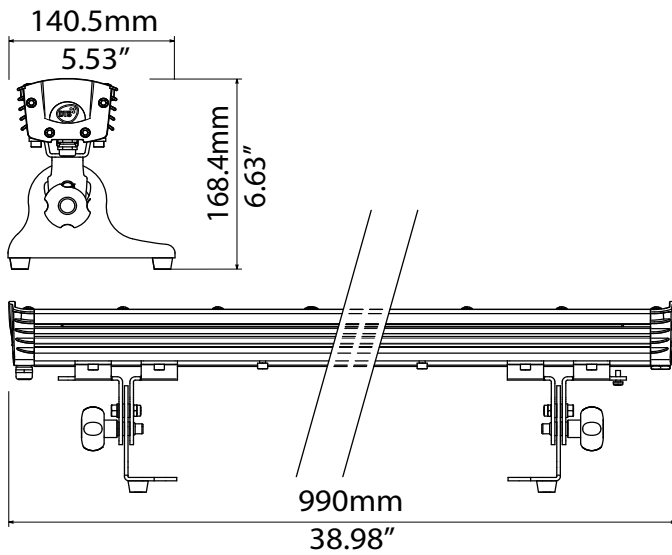

LENS

MF - 25°	25
WF - 40°	40

FOS 100 POWER FC

03.LBB011E

TECHNICAL

OUTPUT	• 24 x 4-colors LEDs
	• Lumens output (RGBW): 8,650 @ 700 mA
	• LED lifespan: 50,000 hours (70% lumen output)
OPTICAL GROUP	<ul style="list-style-type: none"> • Medium flood 25° • Wide flow flood 40°
POWER SUPPLY	<ul style="list-style-type: none"> • External CC PSU LED driver • Max distance between Drivenet PSU and fixture 100 m
	<ul style="list-style-type: none"> • Consumption: max 140 W @ 700mA • Consumption: max 200 W @ 1A
CONNECTIONS	• 80 cm cable with M16 male connector
PHYSICAL	• Housing: Aluminium
	• Weight: 5.2 Kg (11.5 lbs)
ACCESSORIES INCLUDED	<ul style="list-style-type: none"> • 2 x Short bracket for wall installation (code 03.LA.025) • 1 x M16 female cable connector IP67 (code 0508B106) • 1 x fit joint for joining bars inline silver finishing (code 02M09519.44) • 2 x M4 knob for fit joint (code 0511P014)

03.LA.023 • Kit fit joint for joining bars inline

03.LA.024 • Fast-lock bracket kit

0521A010 • Safety cable - 0.3x60 cm - max. capacity load 60 Kg

Outdoor extension cable with M16 F 9 pins + end stripped cable.

02K001257.10 • length 10 mt - 33 ft
02K001257.20 • length 20 mt - 66 ft
02K001257.30 • length 30 mt - 98 ft
02K001257.40 • length 40 mt - 132 ft
02K001257.50 • length 50 mt - 164 ft

PHOTOMETRIC DATA FOS 100 POWER - FULL COLOR (RGBW) - @ 700mA

WIDE 40° lenses

	mt 3 ft 9.84	mt 6 ft 19.68	mt 9 ft 29.53	mt 12 ft 39.37	mt 15 ft 49.21	
FULL	1806	451	201	113	72	lux center (lx)
RGBW	168	42	19	10	7	foot candles (fc)
BEAM	218	437	655	876	1092	diameter (cm)
ANGLE	7.16	14.33	21.49	28.66	35.82	diameter (ft)