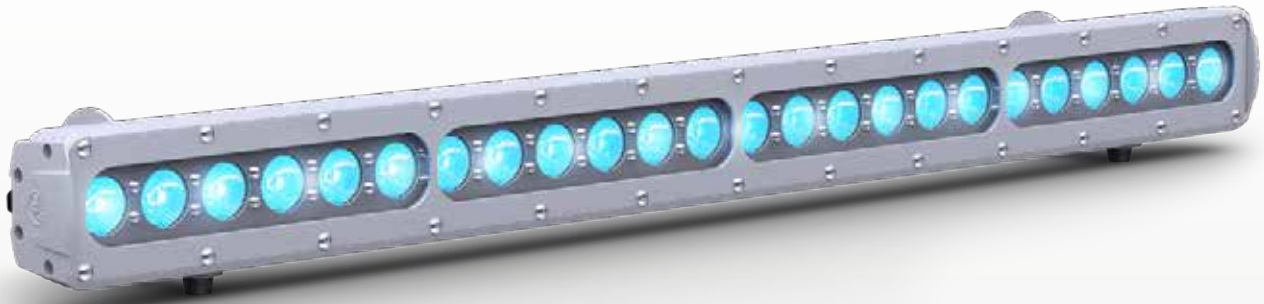

FOS 100 POWER

FEATURES

CERTIFICATIONS

TREATMENTS

FINITURE

<input type="checkbox"/> SILVER - RAL 9006	21
<input checked="" type="checkbox"/> BLACK	11

LED

FULL COLOR (RGBW)	FC

LENS

MF - 25°	25
WF - 40°	40

FOS 100 POWER FC

03.LBB011E

TECHNICAL

OUTPUT	• 24 x 4-colors LEDs
	• Lumens output (RGBW): 8,650 @ 700 mA
	• LED lifespan: 50,000 hours (70% lumen output)
OPTICAL GROUP	<ul style="list-style-type: none"> • Medium flood 25° • Wide flow flood 40°
POWER SUPPLY	<ul style="list-style-type: none"> • External CC PSU LED driver • Max distance between Drivenet PSU and fixture 100 m
	<ul style="list-style-type: none"> • Consumption: max 140 W @ 700mA • Consumption: max 200 W @ 1A
CONNECTIONS	• 80 cm cable with M16 male connector
PHYSICAL	• Housing: Aluminium
	• Weight: 5.2 Kg (11.5 lbs)
ACCESSORIES INCLUDED	<ul style="list-style-type: none"> • 2 x Short bracket for wall installation (code 03.LA.025) • 1 x M16 female cable connector IP67 (code 0508B106) • 1 x fit joint for joining bars inline silver finishing (code 02M09519.44) • 2 x M4 knob for fit joint (code 0511P014)

CONNECTIONS CHART @ 1A

DRIVENET 416 POWER	DRIVENET 832 POWER
Max 4 (1 item per output)	Max 8 (1 item per output)

Drivenet Power must be set @ 1A to power the fixtures

ACCESSORIES ON REQUEST

03.LA.142 • Barndoor and Holographic filter holder
02M09594.46 • Single side light shield

03.LA.023 • Kit fit joint for joining bars inline

03.LA.024 • Fast-lock bracket kit

0521A010 • Safety cable - 0.3x60 cm - max. capacity load 60 Kg

Outdoor extension cable with M16 F 9 pins + end stripped cable.