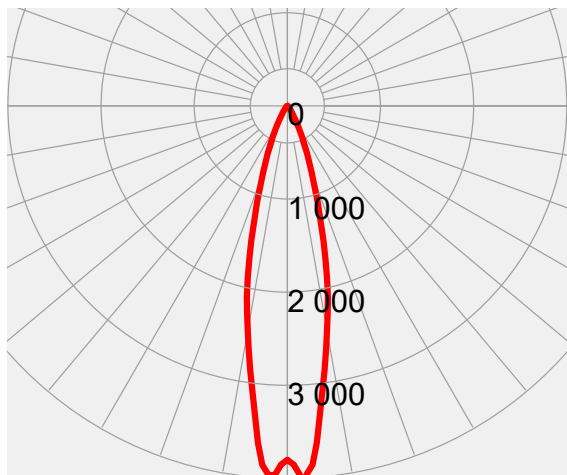

## TECHNICAL

<b>OUTPUT</b>	• 1 x 4 color LEDs
	• Lumens output (RGBW): 415 @ 700mA
	• LED lifespan: 50,000 hours (70% lumen output)
<b>OPTICAL GROUP</b>	• Medium flood 22°
	• Wide flood 38°
<b>POWER SUPPLY</b>	• External CC PSU Led driver 700mA max per channel
	• Max distance between Drivenet PSU and fixture 100 m
<b>CONNECTIONS</b>	• Consumption: max 10 W @ 700mA
	• 1 x 90 cm end-stripped 8-pole cable
<b>PHYSICAL</b>	• Housing: Aluminium
	• Flange: 9010 finishing
	• Weight: 0.36 Kg (0.8 lbs)

PHOTOMETRIC DATA VICE 1 DOWNLIGHT - FULL COLOR (RGBW) - @ 700mA

MEDIUM 22° lenses

	mt 1 ft 3.28	mt 2 ft 6.56	mt 3 ft 9.84	mt 4 ft 13.12	mt 5 ft 16.40	
<b>FULL</b>	1751	438	195	109	70	lux center (lx)
<b>RGBW</b>	163	41	18	10	7	foot candles (fc)
<b>BEAM</b>	39	78	117	156	194	diameter (cm)
<b>ANGLE</b>	1.28	2.55	3.83	5.10	6.38	diameter (ft)