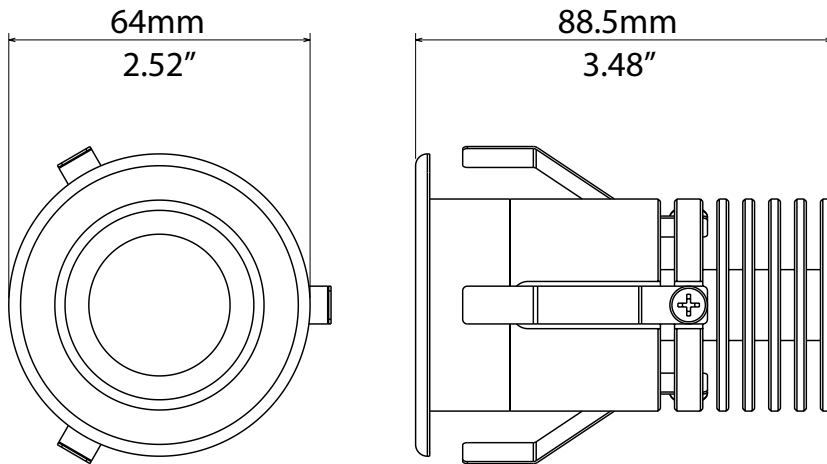

## LENS

<input checked="" type="checkbox"/>	MF - 22°	25
<input checked="" type="checkbox"/>	WF - 38°	40
<input type="checkbox"/>		
<input type="checkbox"/>		
<input type="checkbox"/>		
<input type="checkbox"/>		
<input type="checkbox"/>		
<input type="checkbox"/>		
<input type="checkbox"/>		
<input type="checkbox"/>		

## TECHNICAL

<b>OUTPUT</b>	• 1 x 4 color LEDs
	• Lumens output (RGBW): 415 @ 700mA
	• LED lifespan: 50,000 hours (70% lumen output)
<b>OPTICAL GROUP</b>	• Medium flood 22°
	• Wide flood 38°
<b>POWER SUPPLY</b>	• External CC PSU Led driver 700mA max per channel
	• Max distance between Drivenet PSU and fixture 100 m
<b>CONNECTIONS</b>	• Consumption: max 10 W @ 700mA
	• 1 x 90 cm end-stripped 8-pole cable
<b>PHYSICAL</b>	• Housing: Aluminium
	• Flange: 9010 finishing
	• Weight: 0.36 Kg (0.8 lbs)