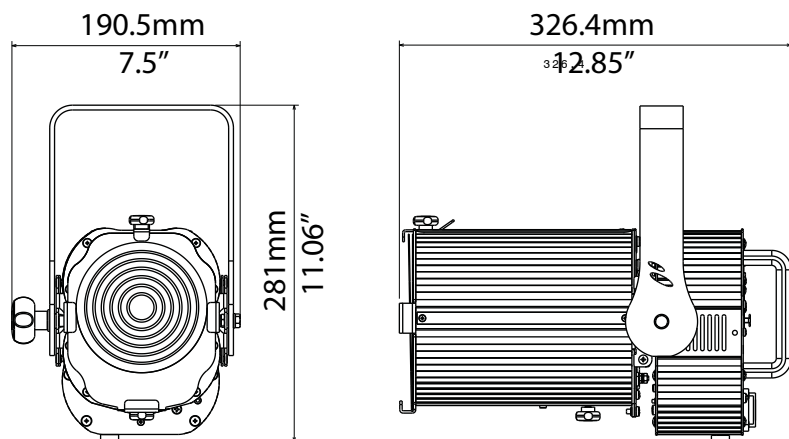

SCENA LED 120

03.TS081.46.F

TECHNICAL

OUTPUT	• Single 4-color (RGBA) LED
	• Lumens output (RGBA: up to 2,720 @ 700mA - CRI >90)
	• LED lifespan: 50,000 hours (70% lumen output)
OPTICAL GROUP	<ul style="list-style-type: none"> • Ø 112 mm Fresnel lens • 20°- 74° linear zoom
DIMMER	• Hi-Q Dimming technology
CONTROL	<ul style="list-style-type: none"> • DMX 512 / RDM protocols • 4-digit 7-segment LED display + 4 soft keys • Internal operating system updatable via DTS dongle firmware uploader
DMX	<ul style="list-style-type: none"> • 10 DMX channels (default) • 4 DMX channels • 6 DMX channels • "Fine" mode • "Prom" mode
POWER SUPPLY	• Full-range 100-240Vac 50-60 Hz
	• Power consumption: 120 W max
	• Power Factor: PF >0.95
CONNECTIONS	• Power supply: PowerCON TRUE1 In&Out panel connectors
	• DMX: XLR 5-pole In&Out panel connectors
INTERNAL SAFETY DEVICES	• Overvoltage and overtemperature circuits protection
PHYSICAL	• Weight: 4.5 Kg (9.9 lbs)
ACCESSORIES INCLUDED	<ul style="list-style-type: none"> • 1 x cable with PowerCON TRUE1 female connector (code 02K0012267.0015) • 1 x FilterframeBlack finishing - already installed on the projector (code 02M00422.46)

ZOOM MAX 74° @10%

	mt 2 ft 6.56	mt 4 ft 13.12	mt 6 ft 19.68	mt 8 ft 26.25	mt 10 ft 32.81	
COLORS (full power)	855	214	95	53	34	lux center (lx)
	79	20	9	5	3	foot candles (fc)
3200 K	506	127	56	32	20	lux center (lx)
	47	12	12	3	2	foot candles (fc)
4000 K	540	135	60	34	22	lux center (lx)
	50	13	6	3	2	foot candles (fc)
5600 K	608	152	68	38	24	lux center (lx)
	56	14	6	4	2	foot candles (fc)
BEAM ANGLE	301	603	904	1206	1507	diameter (cm)
	9.89	19.78	29.67	39.56	49.45	diameter (ft)