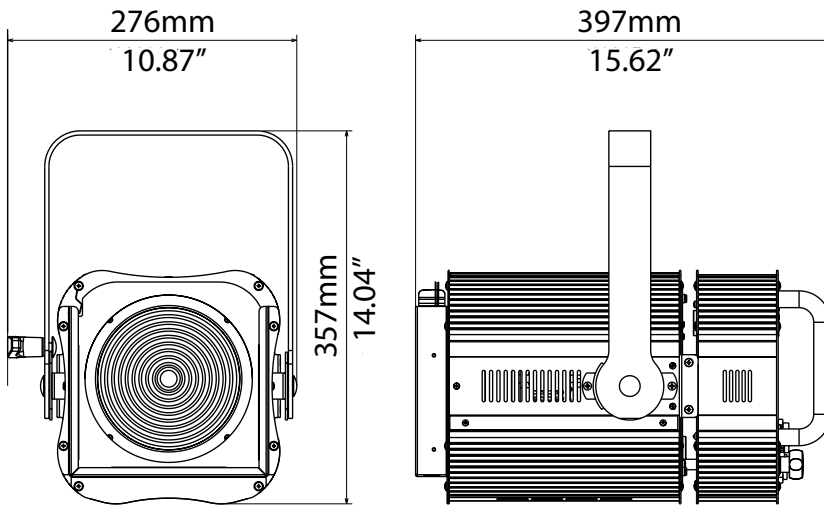

TECHNICAL

ACCESSORIES ON REQUEST

03.TBD04 • Barndoor black finishing

0521A012 • G50 "C" Clamp - max. load 10 Kg

0521A004 • G60 "C" Clamp - max. load 50 Kg

0509C158 • Outdoor DMX cable 2 x 0.25 mm² - Flame ratardant

03.LA.206 • DTS Dongle firmware uploader

0521A010 • Safety cable 3 x 600 mm
Max load 30 Kg

	SCENA LED 200 CT	SCENA LED 200 WH
OUTPUT	Single white LED with linearly tunable color temperature (2700 K - 6500 K)	Single white LED
	Lumens output: up to 5,613 @ 700mA - CRI >90	Lumens output (3200 K): up to 5,950 @ 700mA - CRI >95
	LED lifespan: 50,000 hours (70% lumen output)	
OPTICAL GROUP	- Ø 150 mm Fresnel lens 6.5° - 70° linear zoom	
CONTROL	- DMX 512 / RDM protocols 4-digit 7-segment LED display + 4 soft keys - Internal operating system updatable via DTS dongle firmware uploader	
DMX	7 DMX channels (default) 2 DMX channels "CTC" mode	4 DMX channels (default) 1 DMX channels "Fine" mode
POWER SUPPLY	- Full-range 100-240Vac 50-60 Hz - Power consumption: 200 W max - Power Factor: PF >0.94	
CONNECTIONS	Power supply: PowerCON TRUE1 In/Out panel connectors	
	DMX: XLR 5-pole In/Out panel connectors	
INTERNAL SAFETY DEVICES	Overvoltage and overtemperature circuits protection	
PHYSICAL	Weight: 8.6 Kg (21 lbs)	Weight: 8.5 Kg (18.5 lbs)
ACCESSORIES INCLUDED	1 x PowerCON TRUE1 female cable connector (code 0520P066) 1 x XLR 5 pins female cable connector (code 0508B147) 1 x XLR 5 pins male cable connector (code 0508B148) 1 x FilterframeBlack finishing - already installed on the projector (code 02M093278.49)