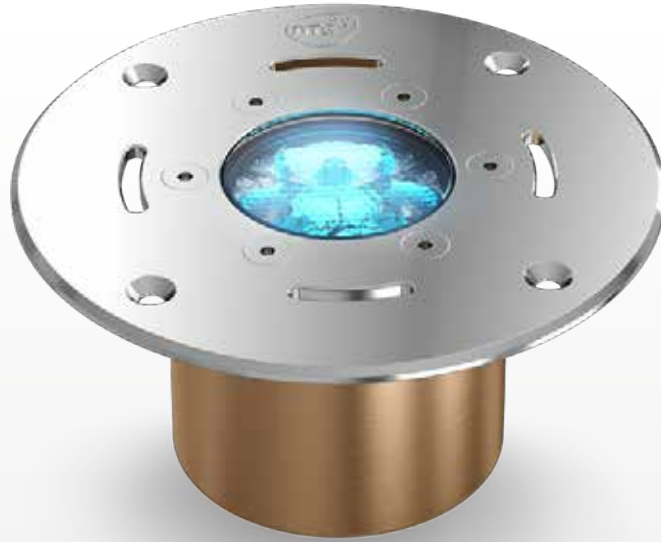

AKHELIOS 3

EX DIVE 3 R

FEATURES

CERTIFICATIONS

TREATMENTS

FINITURE

BRONZE AND STEEL	99

LED

FULL COLOR (RGBW)	FC

LENS

MF - 22°	25
WF - 28°	40

AKHELIOS 3

03.LPS011E

TECHNICAL

OUTPUT	• 3 x 4-colors LEDS
	• Lumens output (RGBW): 1,245 @ 700mA
	• LED lifespan: 50,000 hours (70% lumen output)
OPTICAL GROUP	<ul style="list-style-type: none"> • Medium flood 22° • Wide flood 28°
POWER SUPPLY	<ul style="list-style-type: none"> • External CC PSU Led driver 24Vdc 700mA max per channel • Max distance between Drivenet PSU and fixture 100 m • Consumption: max 30 W @ 700mA
CONNECTIONS	• 1 x 5 m end-stripped 8-pole cable (Pay Attention: for specific lengths needs, please request to the sales manager at the time of ordering)
PHYSICAL	<ul style="list-style-type: none"> • Housing: Bronze / Stainless Steel • Weight: 1.9 Kg (4.2 lbs)

ACCESSORIES ON REQUEST

0509C113 • 8-pole underwater cable 8 x 0.34 mm²

03.LA.131.IP56 • HUB-IP56 Screw terminals 1 IN / 3 OUT

03.LA.131 • HUB-IP20 Screw terminals 1 IN / 3 OUT

03.LA.079 • Outer case stay-in-place casting form

PHOTOMETRIC DATA AKHELIOS 3 - FULL COLOR (RGBW)

MEDIUM 22° lenses

	mt 1 ft 3.28	mt 2 ft 6.56	mt 3 ft 9.84	mt 4 ft 13.12	mt 5 ft 16.40	
FULL	5253	1313	584	328	210	lux center (lx)
RGBW	488	122	54	31	20	foot candles (fc)
BEAM	39	78	117	156	194	diameter (cm)
ANGLE	1.28	2.55	3.83	5.10	6.38	diameter (ft)