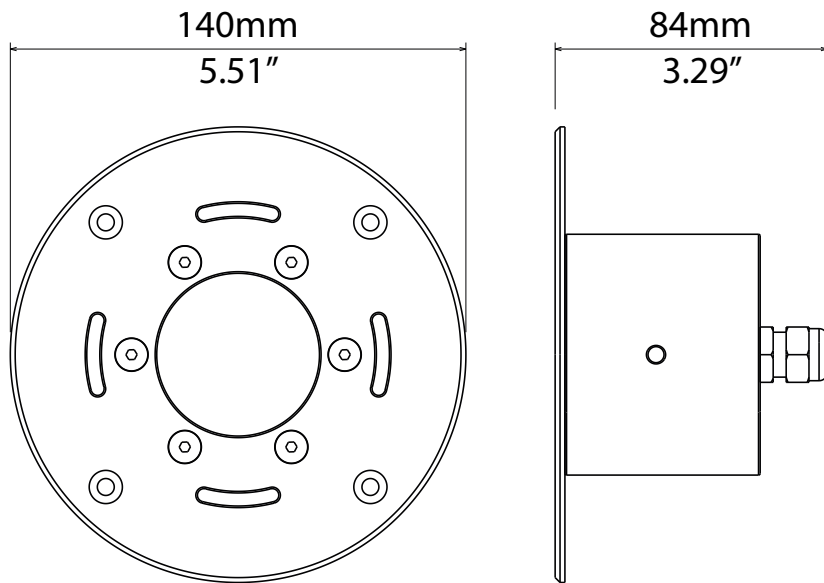

FULL COLOR (RGBW)	FC

LENS

MF - 22°	25
WF - 28°	40

AKHELIOS 3

03.LPS011E

TECHNICAL

OUTPUT	• 3 x 4-colors LEDS
	• Lumens output (RGBW): 1,245 @ 700mA
	• LED lifespan: 50,000 hours (70% lumen output)
OPTICAL GROUP	<ul style="list-style-type: none"> • Medium flood 22° • Wide flood 28°
POWER SUPPLY	<ul style="list-style-type: none"> • External CC PSU Led driver 24Vdc 700mA max per channel • Max distance between Drivenet PSU and fixture 100 m • Consumption: max 30 W @ 700mA
CONNECTIONS	• 1 x 5 m end-stripped 8-pole cable (Pay Attention: for specific lengths needs, please request to the sales manager at the time of ordering)
PHYSICAL	<ul style="list-style-type: none"> • Housing: Bronze / Stainless Steel • Weight: 1.9 Kg (4.2 lbs)

ACCESSORIES ON REQUEST

0509C113 • 8-pole underwater cable 8 x 0.34 mm²

03.LA.131.IP56 • HUB-IP56 Screw terminals 1 IN / 3 OUT

03.LA.131 • HUB-IP20 Screw terminals 1 IN / 3 OUT

03.LA.079 • Outer case stay-in-place casting form

PHOTOMETRIC DATA AKHELIOS 3 - FULL COLOR (RGBW)

MEDIUM 22° lenses

	mt 1 ft 3.28	mt 2 ft 6.56	mt 3 ft 9.84	mt 4 ft 13.12	mt 5 ft 16.40	
FULL	5253	1313	584	328	210	lux center (lx)
RGBW	488	122	54	31	20	foot candles (fc)
BEAM	39	78	117	156	194	diameter (cm)
ANGLE	1.28	2.55	3.83	5.10	6.38	diameter (ft)

WIDE 28° lenses

	mt 1 ft 3.28	mt 2 ft 6.56	mt 3 ft 9.84	mt 4 ft 13.12	mt 5 ft 16.40	
FULL	3567	892	396	223	143	lux center (lx)
RGBW	332	83	37	21	13	foot candles (fc)
BEAM	50	100	150	199	249	diameter (cm)
ANGLE	1.64	3.27	4.91	6.54	8.18	diameter (ft)