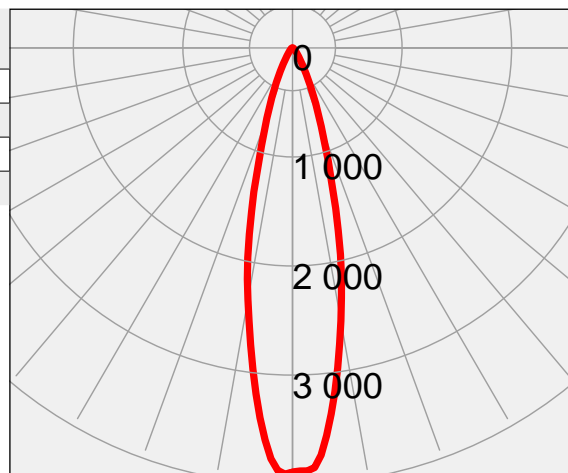

FULL COLOR (RGBW)	FC

LENS

MF - 22°	25
WF - 28°	40

AKHELIOS 3

03.LPS011E

TECHNICAL

OUTPUT	• 3 x 4-colors LEDS
	• Lumens output (RGBW): 1,245 @ 700mA
	• LED lifespan: 50,000 hours (70% lumen output)
OPTICAL GROUP	<ul style="list-style-type: none"> • Medium flood 22° • Wide flood 28°
POWER SUPPLY	<ul style="list-style-type: none"> • External CC PSU Led driver 24Vdc 700mA max per channel • Max distance between Drivenet PSU and fixture 100 m • Consumption: max 30 W @ 700mA
CONNECTIONS	• 1 x 5 m end-stripped 8-pole cable (Pay Attention: for specific lengths needs, please request to the sales manager at the time of ordering)
PHYSICAL	<ul style="list-style-type: none"> • Housing: Bronze / Stainless Steel • Weight: 1.9 Kg (4.2 lbs)

CONNECTIONS CHART

DRIVENET 28C DIN @24Vdc	DRIVENET 832 24Vdc	DRIVENET 1664 24Vdc	-	-
Max 4 (2 items per output)	Max 16 (2 items per output)	Max 32 (2 items per output)	-	-

! Caution: Do not turn on the fixture in the absence of water

PHOTOMETRIC DATA AKHELIOS 3 - FULL COLOR (RGBW)

MEDIUM 22° lenses

	mt 1 ft 3.28	mt 2 ft 6.56	mt 3 ft 9.84	mt 4 ft 13.12	mt 5 ft 16.40	
FULL	5253	1313	584	328	210	lux center (lx)
RGBW	488	122	54	31	20	foot candles (fc)
BEAM	39	78	117	156	194	diameter (cm)
ANGLE	1.28	2.55	3.83	5.10	6.38	diameter (ft)

WIDE 28° lenses

	mt 1 ft 3.28	mt 2 ft 6.56	mt 3 ft 9.84	mt 4 ft 13.12	mt 5 ft 16.40	
FULL	3567	892	396	223	143	lux center (lx)
RGBW	332	83	37	21	13	foot candles (fc)
BEAM	50	100	150	199	249	diameter (cm)
ANGLE	1.64	3.27	4.91	6.54	8.18	diameter (ft)