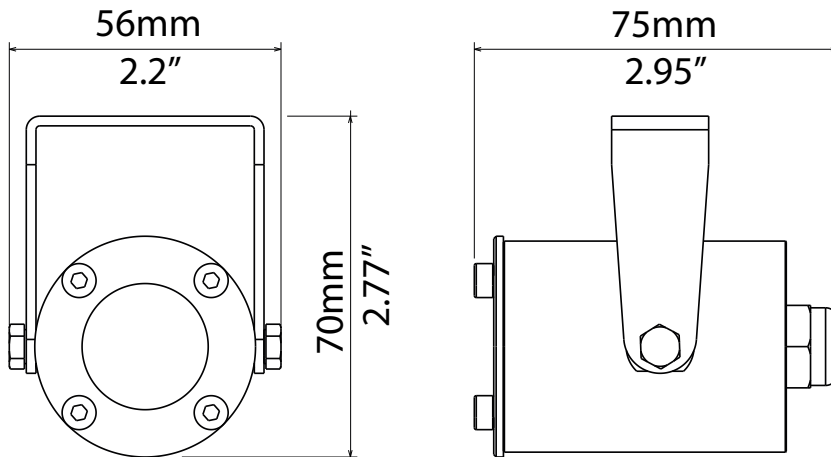

## LENS

MF - 22°	25
WF - 38°	40

DIVE 1

03.LPB006E

## TECHNICAL

<b>OUTPUT</b>	• 1 x 4-colors LEDS
	• Lumens output (RGBW): 415 @ 700mA
	• LED lifespan: 50,000 hours (70% lumen output)
<b>OPTICAL GROUP</b>	• Medium flood 22°
	• Wide flood 38°
<b>POWER SUPPLY</b>	• External CC PSU Led driver 24Vdc 700mA max per channel
	• Max distance between Drivenet PSU and fixture 100 m
<b>CONNECTIONS</b>	• Consumption: max 10 W @ 700mA
	• 1 x 5 m end-stripped 8-pole cable ( <b>Pay Attention:</b> for specific lengths needs, please request to the sales manager at the time of ordering)
<b>PHYSICAL</b>	• Housing: Bronze / Stainless Steel
	• Weight: 0.8 Kg (1.76 lbs)

## ACCESSORIES ON REQUEST

**0509C113** • 8-pole underwater cable  
8 x 0.34 mm<sup>2</sup>

**03.LA.131.IP56** • HUB-IP56 Screw terminals 1 IN / 3 OUT

**03.LA.131** • HUB-IP20 Screw terminals 1 IN / 3 OUT