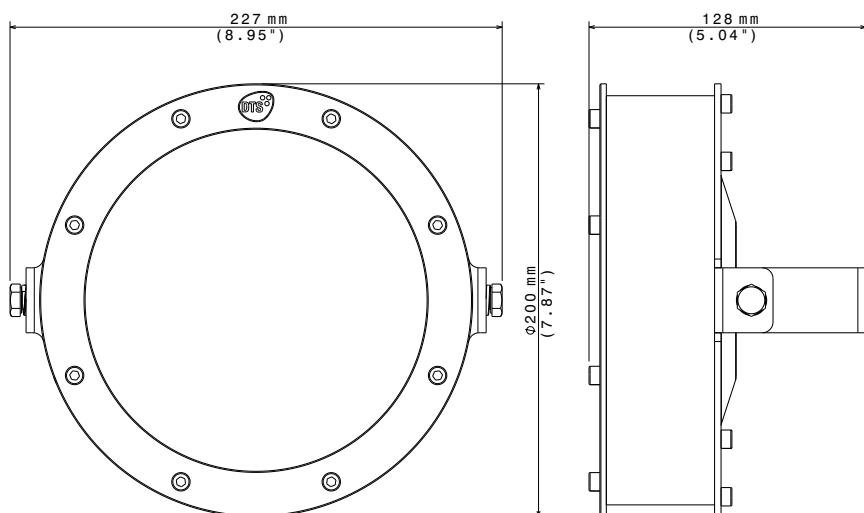

FULL COLOR (RGBW)	FC

LENS

MF - 27°	25
WF - 37°	40

DIVE 12

03.LPB015E

TECHNICAL

ACCESSORIES ON REQUEST

0509C159 • 8-pole underwater cable

OUTPUT	• 12 x 4-colors LEDS
	• Lumens output (RGBW): 4,580 @ 700mA
	• LED lifespan: 50,000 hours (70% lumen output)
OPTICAL GROUP	<ul style="list-style-type: none"> • Medium flood 27° • Wide flood 37°
POWER SUPPLY	<ul style="list-style-type: none"> • External CC PSU Led driver 24Vdc 1.4A max per channel • Max distance between Drivenet PSU and fixture 100 m
	• Consumption: max 120 W @ 700mA
CONNECTIONS	• 1 x 5 m end-stripped 8-pole cable (Pay Attention: for specific lengths needs, please request to the sales manager at the time of ordering)
PHYSICAL	• Weight: 6.4 Kg (14.1 lbs)

PHOTOMETRIC DATA DIVE 12 - FULL COLOR (RGBW)

MEDIUM 27° lenses

	mt 5 ft 16.40	mt 10 ft 32.81	mt 15 ft 49.21	mt 20 ft 65.62	mt 25 ft 82.02	
FULL	582	146	65	36	23	lux center (lx)
RGBW	54	14	6	3	2	foot candles (fc)
BEAM	240	480	720	960	1200	diameter (cm)
	7.88	15.75	23.63	31.51	39.38	diameter (ft)

WIDE 37° lenses

	mt 5 ft 16.40	mt 10 ft 32.81	mt 15 ft 49.21	mt 20 ft 65.62	mt 25 ft 82.02	
FULL	410	103	46	26	16	lux center (lx)
RGBW	38	10	4	2	2	foot candles (fc)
BEAM	335	669	1004	1338	1673	diameter (cm)
	10.98	21.95	32.93	43.91	54.89	diameter (ft)