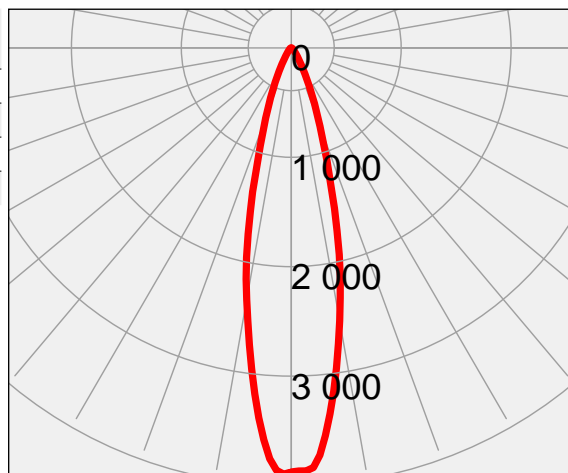

OUTPUT	• 12 x 4-colors LEDS
	• Lumens output (RGBW): 4,580 @ 700mA
	• LED lifespan: 50,000 hours (70% lumen output)
OPTICAL GROUP	<ul style="list-style-type: none"> • Medium flood 27° • Wide flood 37°
POWER SUPPLY	<ul style="list-style-type: none"> • External CC PSU Led driver 24Vdc 1.4A max per channel • Max distance between Drivenet PSU and fixture 100 m
	• Consumption: max 120 W @ 700mA
CONNECTIONS	• 1 x 5 m end-stripped 8-pole cable (Pay Attention: for specific lengths needs, please request to the sales manager at the time of ordering)
PHYSICAL	• Weight: 6.4 Kg (14.1 lbs)

PHOTOMETRIC DATA DIVE 12 - FULL COLOR (RGBW)

MEDIUM 27° lenses

	mt 5 ft 16.40	mt 10 ft 32.81	mt 15 ft 49.21	mt 20 ft 65.62	mt 25 ft 82.02	
FULL	582	146	65	36	23	lux center (lx)
RGBW	54	14	6	3	2	foot candles (fc)
BEAM	240	480	720	960	1200	diameter (cm)
	7.88	15.75	23.63	31.51	39.38	diameter (ft)

WIDE 37° lenses

	mt 5 ft 16.40	mt 10 ft 32.81	mt 15 ft 49.21	mt 20 ft 65.62	mt 25 ft 82.02	
FULL	410	103	46	26	16	lux center (lx)
RGBW	38	10	4	2	2	foot candles (fc)
BEAM	335	669	1004	1338	1673	diameter (cm)
	10.98	21.95	32.93	43.91	54.89	diameter (ft)