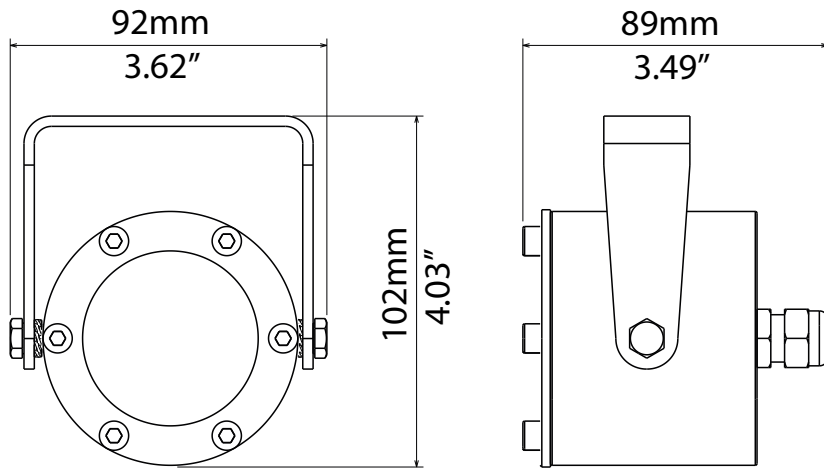

LENS

MF - 22°	25
WF - 28°	40

DIVE 3

03.LPB011E

TECHNICAL

OUTPUT	• 3 x 4-colors LEDS
	• Lumens output (RGBW): 1,245 @ 700mA
	• LED lifespan: 50,000 hours (70% lumen output)
OPTICAL GROUP	<ul style="list-style-type: none"> • Medium flood 22° • Wide flood 28°
POWER SUPPLY	<ul style="list-style-type: none"> • External CC PSU Led driver 24 Vdc 700mA max per channel • Max distance between Drivenet PSU and fixture 100 m
	• Consumption: max 30 W @ 700mA
CONNECTIONS	• 1 x 5 m end-stripped 8-pole cable (Pay Attention: for specific lengths needs, please request to the sales manager at the time of ordering)
PHYSICAL	• Housing: Bronze / Stainless Steel
	• Weight: 1.5 Kg (3.3 lbs)

ACCESSORIES ON REQUEST

0509C113 • 8-pole underwater cable 8 x 0.34 mm²

03.LA.131.IP56 • HUB-IP56 Screw terminals 1 IN / 3 OUT

03.LA.131 • HUB-IP20 Screw terminals 1 IN / 3 OUT

CONNECTIONS CHART

DRIVENET 28C DIN @24Vdc	DRIVENET 832 24Vdc	DRIVENET 1664 24Vdc	-	-
Max 4 (2 items per output)	Max 16 (2 items per output)	Max 32 (2 items per output)	-	-

! Caution: Do not turn on the fixture in the absence of water

PHOTOMETRIC DATA DIVE 3 - FULL COLOR (RGBW)

MEDIUM 22° lenses

	mt 1 ft 3.28	mt 2 ft 6.56	mt 3 ft 9.84	mt 4 ft 13.12	mt 5 ft 16.40	
FULL	5253	1313	584	328	210	lux center (lx)
RGBW	488	122	54	31	20	foot candles (fc)
BEAM	39	78	117	156	194	diameter (cm)
	1.28	2.55	3.83	5.10	6.38	diameter (ft)

WIDE 28° lenses

	mt 1 ft 3.28	mt 2 ft 6.56	mt 3 ft 9.84	mt 4 ft 13.12	mt 5 ft 16.40	
FULL	3567	892	396	223	143	lux center (lx)
RGBW	332	83	37	21	13	foot candles (fc)
BEAM	50	100	150	199	249	diameter (cm)
	1.64	3.27	4.91	6.54	8.18	diameter (ft)