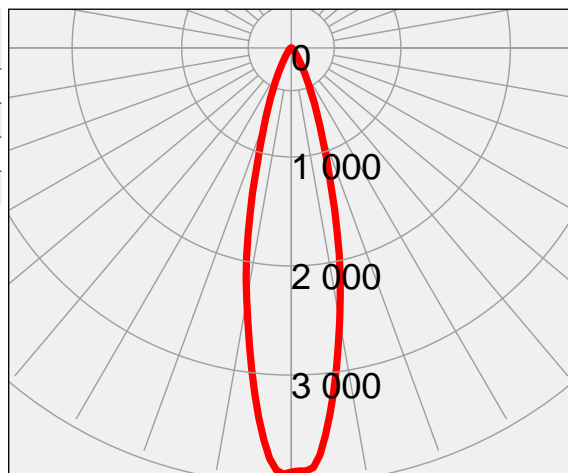

LENS

MF - 22°	25
WF - 28°	40

DIVE 3

03.LPB011E

TECHNICAL

OUTPUT	• 3 x 4-colors LEDS
	• Lumens output (RGBW): 1,245 @ 700mA
	• LED lifespan: 50,000 hours (70% lumen output)
OPTICAL GROUP	<ul style="list-style-type: none"> • Medium flood 22° • Wide flood 28°
POWER SUPPLY	<ul style="list-style-type: none"> • External CC PSU Led driver 24 Vdc 700mA max per channel • Max distance between Drivenet PSU and fixture 100 m
	• Consumption: max 30 W @ 700mA
CONNECTIONS	• 1 x 5 m end-stripped 8-pole cable (Pay Attention: for specific lengths needs, please request to the sales manager at the time of ordering)
PHYSICAL	• Housing: Bronze / Stainless Steel
	• Weight: 1.5 Kg (3.3 lbs)

! Caution: Do not turn on the fixture in the absence of water

PHOTOMETRIC DATA DIVE 3 - FULL COLOR (RGBW)

MEDIUM 22° lenses

	mt 1 ft 3.28	mt 2 ft 6.56	mt 3 ft 9.84	mt 4 ft 13.12	mt 5 ft 16.40	
FULL	5253	1313	584	328	210	lux center (lx)
RGBW	488	122	54	31	20	foot candles (fc)
BEAM	39	78	117	156	194	diameter (cm)
	1.28	2.55	3.83	5.10	6.38	diameter (ft)

WIDE 28° lenses

	mt 1 ft 3.28	mt 2 ft 6.56	mt 3 ft 9.84	mt 4 ft 13.12	mt 5 ft 16.40	
FULL	3567	892	396	223	143	lux center (lx)
RGBW	332	83	37	21	13	foot candles (fc)
BEAM	50	100	150	199	249	diameter (cm)
	1.64	3.27	4.91	6.54	8.18	diameter (ft)