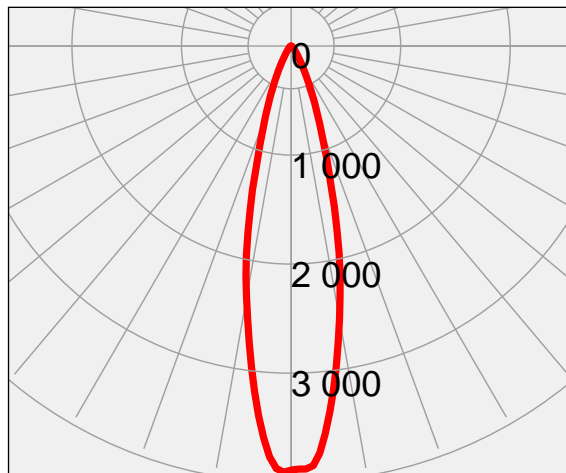

LENS

MF - 22°	25
WF - 40°	40

DIVE 6

03.LPB004E

TECHNICAL

OUTPUT	• 6 x 4-colors LEDS
	• Lumens output (RGBW): 2,300 @ 700mA
	• LED lifespan: 50,000 hours (70% lumen output)
OPTICAL GROUP	<ul style="list-style-type: none"> • Medium flood 22° • Wide flood 40°
POWER SUPPLY	<ul style="list-style-type: none"> • External CC PSU Led driver 24Vdc 700mA max per channel • Max distance between Drivenet PSU and fixture 100 m
CONNECTIONS	• 1 x 5 m end-stripped 8-pole cable (Pay Attention: for specific lengths needs, please request to the sales manager at the time of ordering)
PHYSICAL	<ul style="list-style-type: none"> • Housing: Bronze / Stainless Steel • Weight: 3.9 Kg (8.6 lbs)

! Caution: Do not turn on the fixture in the absence of water

PHOTOMETRIC DATA DIVE 6 - FULL COLOR (RGBW)

MEDIUM 22° lenses

	mt 1 ft 3.28	mt 2 ft 6.56	mt 3 ft 9.84	mt 4 ft 13.12	mt 5 ft 16.40	
FULL	7455	1864	828	466	298	lux center (lx)
RGBW	693	173	77	43	28	foot candles (fc)
BEAM ANGLE	39	78	117	156	194	diameter (cm)
	1.28	2.55	3.83	5.10	6.38	diameter (ft)

WIDE 40° lenses

	mt 1 ft 3.28	mt 2 ft 6.56	mt 3 ft 9.84	mt 4 ft 13.12	mt 5 ft 16.40	
FULL	5020	1255	558	314	201	lux center (lx)
RGBW	467	117	52	29	19	foot candles (fc)
BEAM ANGLE	73	146	218	291	364	diameter (cm)
	2.39	4.78	7.16	9.55	11.94	diameter (ft)