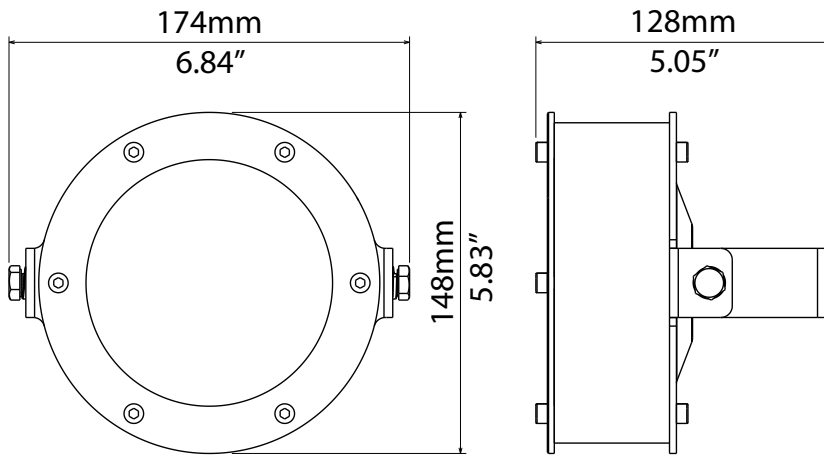

LENS

MF - 22°	25
WF - 40°	40

DIVE 6

03.LPB004E

TECHNICAL

OUTPUT	• 6 x 4-colors LEDS
	• Lumens output (RGBW): 2,300 @ 700mA
	• LED lifespan: 50,000 hours (70% lumen output)
OPTICAL GROUP	<ul style="list-style-type: none"> • Medium flood 22° • Wide flood 40°
POWER SUPPLY	<ul style="list-style-type: none"> • External CC PSU Led driver 24Vdc 700mA max per channel • Max distance between Drivenet PSU and fixture 100 m
CONNECTIONS	• 1 x 5 m end-stripped 8-pole cable (Pay Attention: for specific lengths needs, please request to the sales manager at the time of ordering)
PHYSICAL	<ul style="list-style-type: none"> • Housing: Bronze / Stainless Steel • Weight: 3.9 Kg (8.6 lbs)

ACCESSORIES ON REQUEST

0509C159 • 8-pole underwater cable

03.LA.131.IP56 • HUB-IP56 Screw terminals 1 IN / 3 OUT

03.LA.131 • HUB-IP20 Screw terminals 1 IN / 3 OUT

CONNECTIONS CHART

DRIVENET 28C DIN @24Vdc	DRIVENET 832 24Vdc	DRIVENET 1664 24Vdc	-	-
Max 2 (1 item per output)	Max 8 (1 item per output)	Max 16 (1 item per output)	-	-

! Caution: Do not turn on the fixture in the absence of water

PHOTOMETRIC DATA DIVE 6 - FULL COLOR (RGBW)

MEDIUM 22° lenses

	mt 1 ft 3.28	mt 2 ft 6.56	mt 3 ft 9.84	mt 4 ft 13.12	mt 5 ft 16.40	
FULL	7455	1864	828	466	298	lux center (lx)
RGBW	693	173	77	43	28	foot candles (fc)
BEAM ANGLE	39	78	117	156	194	diameter (cm)
	1.28	2.55	3.83	5.10	6.38	diameter (ft)

WIDE 40° lenses

	mt 1 ft 3.28	mt 2 ft 6.56	mt 3 ft 9.84	mt 4 ft 13.12	mt 5 ft 16.40	
FULL	5020	1255	558	314	201	lux center (lx)
RGBW	467	117	52	29	19	foot candles (fc)
BEAM ANGLE	73	146	218	291	364	diameter (cm)
	2.39	4.78	7.16	9.55	11.94	diameter (ft)