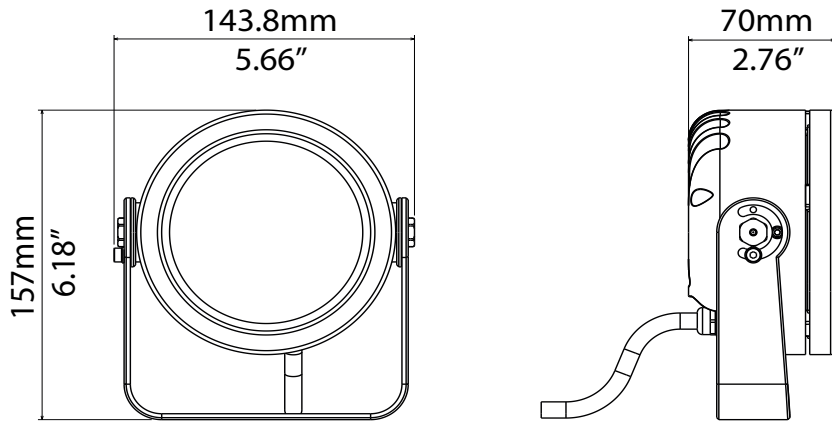

LENS

SP - 10°	10
MF - 25°	25
WF - 35°	40
40°x12°	E1

FILTER

HONEY COMB	A

DOCTUS 3

03.DTB006E

TECHNICAL

OUTPUT	• 3 x 4-colors LEDs
	• Lumens output (RGBW): 1,150 @ 700mA
	• LED lifespan: 50,000 hours (70% lumen output)
OPTICAL GROUP	<ul style="list-style-type: none"> • Narrow flood 10° • Medium flood 25° • Wide flood 35° • Elliptical 40°x12°
POWER SUPPLY	<ul style="list-style-type: none"> • External CC PSU LED driver 700mA max per channel • Max distance between Drivenet PSU and last fixture 100 m (considering 8 x 0.25 mm² cable) • Consumption: max 30 W @ 700mA
CONNECTIONS	• 5 m end-stripped 8-pole cable
PHYSICAL	• Housing: Aluminium

ACCESSORIES ON REQUEST

0521A010 • Safety cable - 0.3x60 cm - max. capacity load 60 Kg

03.LA.131.IP56 • HUB-IP56 Screw terminals 1 IN / 3 OUT

03.LA.131 • HUB-IP20 Screw terminals 1 IN / 3 OUT

0509C062.PUR • 8-pole outdoor cable