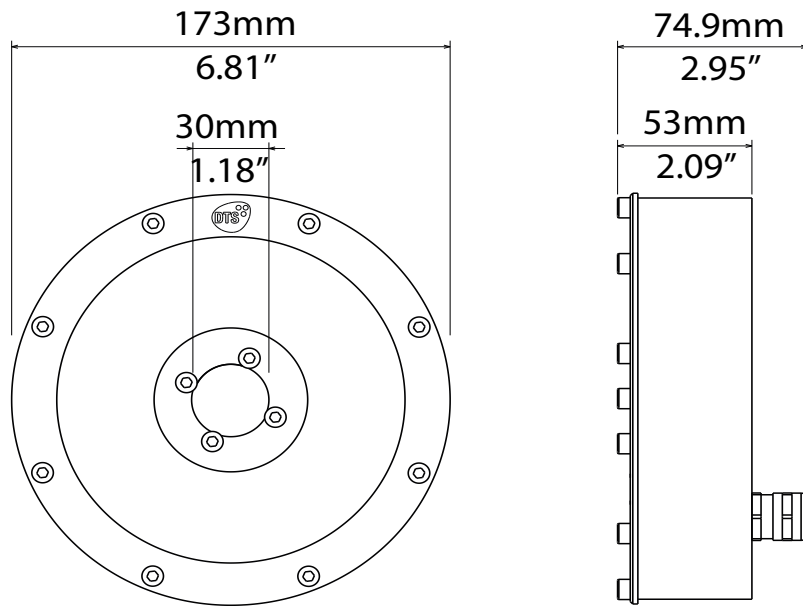

LENS

MF - 27°	25

DONUT 6

03.DN004.

*RGBW version not available for France

TECHNICAL

ACCESSORIES ON REQUEST

0509C123 • 8-pole underwater cable 8 x 0.25 mm²

OUTPUT	• 6 x 4-colors LEDS
	• Lumens output (RGBW): 2,350 @ 700mA
	• LED lifespan: 50,000 hours (70% lumen output)
OPTICAL GROUP	• Medium flood 27°
POWER SUPPLY	• External CC PSU Led driver 24Vdc 700mA max per channel • External CC PSU Led driver 48Vdc 700mA max per channel • Max distance between PSU and fixture 100 m
	• Consumption: max 60 W @ 700mA
CONNECTIONS	• 1 x 5 m end-stripped 8-pole cable (Pay Attention: for specific lengths needs, please request to the sales manager at the time of ordering)
PHYSICAL	• Housing: Bronze / Stainless Steel
	• Weight: 5.7 Kg (12.6 lbs)

CONNECTIONS CHART

DRIVENET 28C DIN @24Vdc	-	-	DRIVENET 832 @24Vdc	DRIVENET 1664 @24Vdc
Max 2 (1 item per output)	-	-	Max 8 (1 item per output)	Max 16 (1 item per output)
DRIVENET 28C DIN @48Vdc	DRIVENET 28EZ	DRIVENET 416	DRIVENET 832	DRIVENET 1664
Max 4 (2 items per output)	Max 4 (2 items per output)	Max 8 (2 items per output)	Max 16 (2 items per output)	Max 32 (2 items per output)

! Caution: Do not turn on the fixture in the absence of water

PHOTOMETRIC DATA DONUT 6 - FULL COLOR (RGBW)

MEDIUM 27° lenses

	mt 1 ft 3.28	mt 2 ft 6.56	mt 3 ft 9.84	mt 4 ft 13.12	mt 5 ft 16.40	
FULL	7455	1864	828	466	298	lux center (lx)
RGBW	693	173	77	43	28	foot candles (fc)
BEAM	39	78	117	156	194	diameter (cm)
ANGLE	1.28	2.55	3.83	5.10	6.38	diameter (ft)