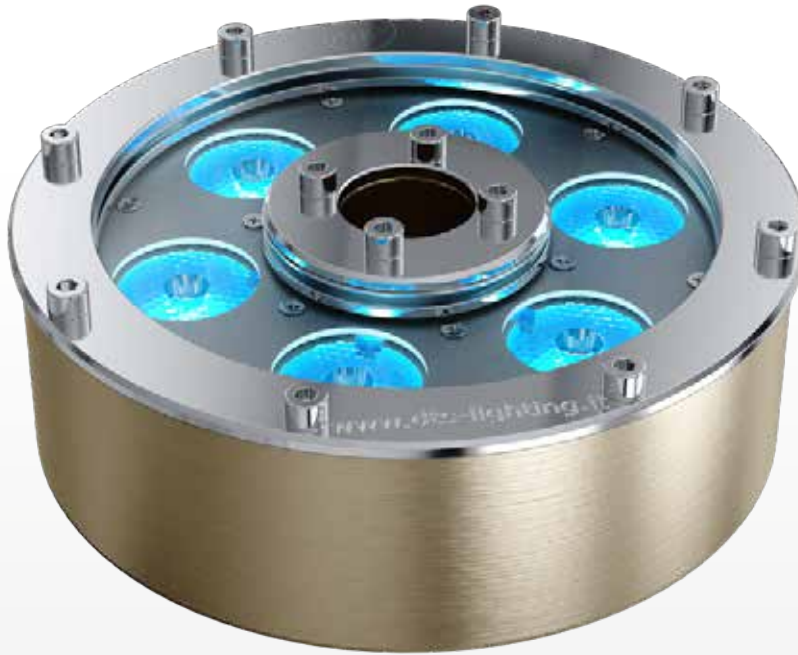

DONUT 6

FEATURES

CERTIFICATIONS

TREATMENTS

FINITURE

BRONZE AND STEEL

LED

FULL COLOR (RGBW)*	F
HQS (RGBA)	FY

LENS

MF - 27°	25

DONUT 6

03.DN004.

*RGBW version not available for France

TECHNICAL

ACCESSORIES ON REQUEST

0509C123 • 8-pole underwater cable 8 x 0.25 mm²

OUTPUT	• 6 x 4-colors LEDS
	• Lumens output (RGBW): 2,350 @ 700mA
	• LED lifespan: 50,000 hours (70% lumen output)
OPTICAL GROUP	• Medium flood 27°
POWER SUPPLY	• External CC PSU Led driver 24Vdc 700mA max per channel • External CC PSU Led driver 48Vdc 700mA max per channel • Max distance between PSU and fixture 100 m
	• Consumption: max 60 W @ 700mA
CONNECTIONS	• 1 x 5 m end-stripped 8-pole cable (Pay Attention: for specific lengths needs, please request to the sales manager at the time of ordering)
PHYSICAL	• Housing: Bronze / Stainless Steel
	• Weight: 5.7 Kg (12.6 lbs)

! Caution: Do not turn on the fixture in the absence of water

PHOTOMETRIC DATA DONUT 6 - FULL COLOR (RGBW)

MEDIUM 27° lenses

	mt 1 ft 3.28	mt 2 ft 6.56	mt 3 ft 9.84	mt 4 ft 13.12	mt 5 ft 16.40	
FULL	7455	1864	828	466	298	lux center (lx)
RGBW	693	173	77	43	28	foot candles (fc)
BEAM	39	78	117	156	194	diameter (cm)
ANGLE	1.28	2.55	3.83	5.10	6.38	diameter (ft)