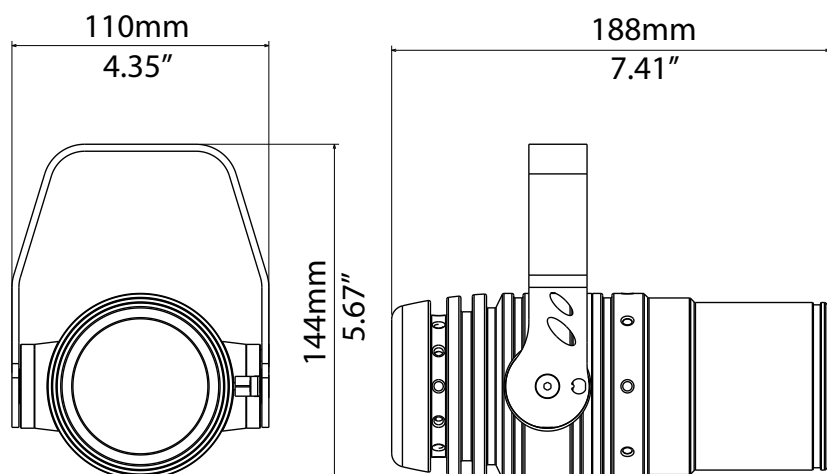

FOCUS.D ZOOM 1 IP65

03.LCB016E

TECHNICAL

| | |
|----------------------|---|
| OUTPUT | • 1 x 4-colors LED |
| | • Lumens output (RGBW): 858 @ 700mA |
| | • LED lifespan: 50,000 hours (70% lumen output) |
| OPTICAL GROUP | • Long excursion 3.5° - 52° manual zoom |
| CONTROL | <ul style="list-style-type: none"> • DMX 512 / RDM • DMX address settings and functions can be also managed by the dedicated DLC 901 remote control • Internal operating system updatable via DTS Dongle Firmware Uploader |
| DMX | <ul style="list-style-type: none"> • 4 DMX channels (default) • 11 channels |
| POWER SUPPLY | <ul style="list-style-type: none"> • LED driver on board • External constant voltage PSU LED driver 12 ÷ 48 VdC |
| | • Consumption: max 20 W @ 700mA |
| CONNECTIONS | • 90 cm end-stripped 4-pole cable for Power and DMX |
| PHYSICAL | • Weight: 1.15 Kg (2.5 lbs) |

ZOOM MAX 52°

| | mt 1 ft 3.28 | mt 2 ft 6.56 | mt 3 ft 9.84 | mt 4 ft 13.12 | mt 5 ft 16.40 | |
|-------------------|-----------------|-----------------|-----------------|------------------|------------------|-------------------|
| FULL | 954 | 239 | 106 | 60 | 38 | lux center (lx) |
| RGBW | 89 | 22 | 10 | 6 | 5 | foot candles (fc) |
| BEAM ANGLE | 98 | 195 | 293 | 390 | 488 | diameter (cm) |
| | 3.20 | 6.40 | 9.60 | 12.80 | 16.00 | diameter (ft) |