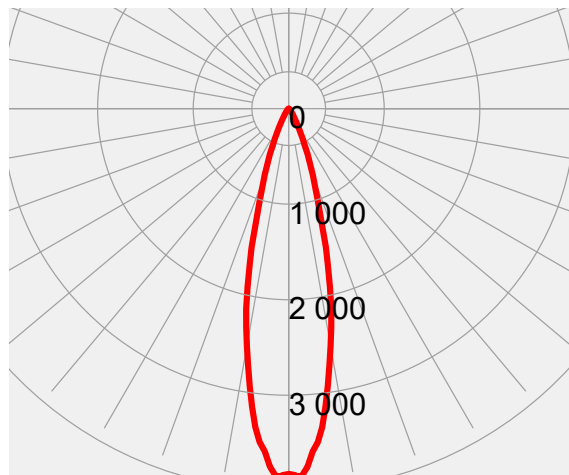

03.LA.035.10 • length 10 m - 33 ft

03.LA.035.20 • length 20 m - 66 ft

03.LA.035.30 • length 30 m - 98 ft

03.LA.035.40 • length 40 m - 132 ft

03.LA.035.50 • length 50 m - 164 ft

Outdoor extension cable M12 Female + end stripped 8-pole

02K001157.10 • length 10 m - 33 ft

02K001157.30 • length 30 m - 98 ft

02K001157.50 • length 50 m - 164 ft

02K001157.100 • length 100 m - 328 ft

0509C062.PUR • 8-pole outdoor cable 8 x 0.25 mm²

0521A010 • Safety cable - 3 x 600 mm - max. capacity load 30 Kg (66 lbs)

PHOTOMETRIC DATA FOS 100 - FULL COLOR (RGBW) - @ 700mA

MEDIUM 25° lenses

	mt 3 ft 9.84	mt 6 ft 19.68	mt 9 ft 29.53	mt 12 ft 39.37	mt 15 ft 49.21	
FULL	1402	351	156	88	56	lux center (lx)
RGBW	130	33	14	8	5	foot candles (fc)
BEAM	133	266	399	532	665	diameter (cm)
ANGLE	4.36	8.73	13.09	17.46	21.82	diameter (ft)

WIDE 40° lenses

	mt 3 ft 9.84	mt 6 ft 19.68	mt 9 ft 29.53	mt 12 ft 39.37	mt 15 ft 49.21	
FULL	950	238	106	59	38	lux center (lx)
RGBW	88	22	10	6	4	foot candles (fc)
BEAM	218	437	655	876	1092	diameter (cm)
ANGLE	7.16	14.33	21.49	28.66	35.82	diameter (ft)