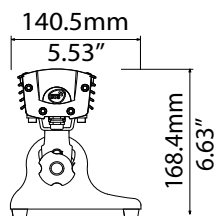

LENS

MF - 25°	25
WF - 40°	40

FOS 100 FC

03.LBB010E

TECHNICAL

OUTPUT	• 15 x 4-colors LEDs
	• Lumen output (RGBW): 5,250 @ 700 mA
	• LED lifespan: 50,000 hours (70% lumen output)
OPTICAL GROUP	<ul style="list-style-type: none"> • Medium flood 25° • Wide flood 40°
POWER SUPPLY	• External CC PSU LED driver 700mA max per channel
	• Consumption: max 150 W @ 700mA
CONNECTIONS	• 30 cm cable with M12 male connector
PHYSICAL	• Housing: Aluminium
	• Weight: 5 Kg (11 lbs)
ACCESSORIES INCLUDED	<ul style="list-style-type: none"> • 1 x M12 female cable connector (code 0520P050) • 1 x Fit joint for joining bars inline silver finishing (code 02M09519.44) • 1 x M4 knob for fit joint (code 0511P014) • 2 x Short bracket for wall installation (code 03.LA.025)

03.LA.035.10 • length 10 m - 33 ft

03.LA.035.20 • length 20 m - 66 ft

03.LA.035.30 • length 30 m - 98 ft

03.LA.035.40 • length 40 m - 132 ft

03.LA.035.50 • length 50 m - 164 ft

Outdoor extension cable M12 Female + end stripped 8-pole

02K001157.10 • length 10 m - 33 ft

02K001157.30 • length 30 m - 98 ft

02K001157.50 • length 50 m - 164 ft

02K001157.100 • length 100 m - 328 ft

0509C062.PUR • 8-pole outdoor cable 8 x 0.25 mm²

0521A010 • Safety cable - 3 x 600 mm - max. capacity load 30 Kg (66 lbs)

PHOTOMETRIC DATA FOS 100 - FULL COLOR (RGBW) - @ 700mA

MEDIUM 25° lenses

	mt 3 ft 9.84	mt 6 ft 19.68	mt 9 ft 29.53	mt 12 ft 39.37	mt 15 ft 49.21	
FULL	1402	351	156	88	56	lux center (lx)
RGBW	130	33	14	8	5	foot candles (fc)
BEAM	133	266	399	532	665	diameter (cm)
ANGLE	4.36	8.73	13.09	17.46	21.82	diameter (ft)