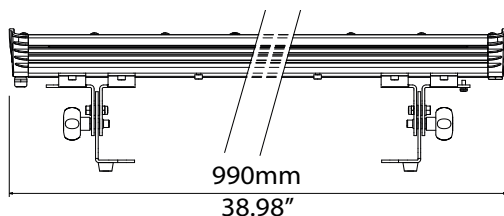

LENS

MF - 25°	25
WF - 40°	40

FOS 100 FC

03.LBB010E

TECHNICAL

OUTPUT	• 15 x 4-colors LEDs
	• Lumen output (RGBW): 5,250 @ 700 mA
	• LED lifespan: 50,000 hours (70% lumen output)
OPTICAL GROUP	<ul style="list-style-type: none"> • Medium flood 25° • Wide flood 40°
POWER SUPPLY	• External CC PSU LED driver 700mA max per channel
	• Consumption: max 150 W @ 700mA
CONNECTIONS	• 30 cm cable with M12 male connector
PHYSICAL	• Housing: Aluminium
	• Weight: 5 Kg (11 lbs)
ACCESSORIES INCLUDED	<ul style="list-style-type: none"> • 1 x M12 female cable connector (code 0520P050) • 1 x Fit joint for joining bars inline silver finishing (code 02M09519.44) • 1 x M4 knob for fit joint (code 0511P014) • 2 x Short bracket for wall installation (code 03.LA.025)

ACCESSORIES ON REQUEST

03.LA.142 • Barndoor and Holographic filter holder
02M09594.46 • Single side light shield

03.LA.023 • Kit fit joint for joining bars inline

03.LA.024 • Fast-lock bracket kit

Outdoor extension cable with M12 M/F 8 pins - cable Ø 6 mm

03.LA.035.10 • length 10 m - 33 ft

03.LA.035.20 • length 20 m - 66 ft

03.LA.035.30 • length 30 m - 98 ft

03.LA.035.40 • length 40 m - 132 ft

03.LA.035.50 • length 50 m - 164 ft

Outdoor extension cable M12 Female + end stripped 8-pole

02K001157.10 • length 10 m - 33 ft

02K001157.30 • length 30 m - 98 ft

02K001157.50 • length 50 m - 164 ft

02K001157.100 • length 100 m - 328 ft

0509C062.PUR • 8-pole outdoor cable 8 x 0.25 mm²

0521A010 • Safety cable - 3 x 600 mm - max. capacity load 30 Kg (66 lbs)