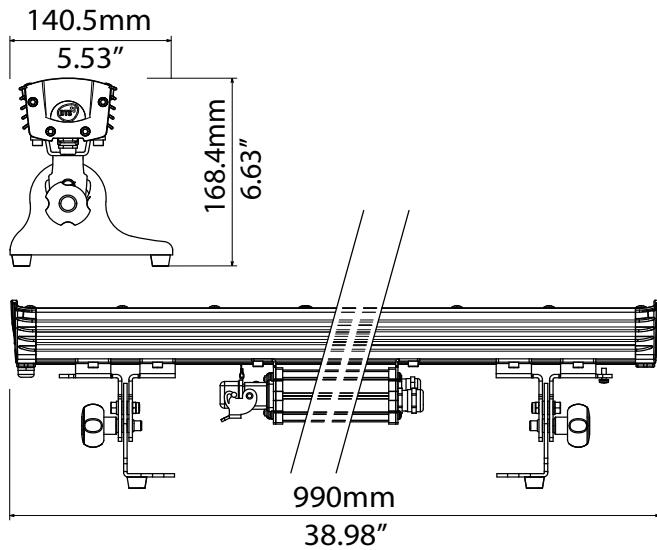

FULL COLOR (RGBW)	FC

LENS

MF - 25°	25
WF - 40°	40

FOS.S 100 POWER FC

03.LBB011S

TECHNICAL

OUTPUT	• 24 x 4-colors LEDs
	• Lumens output (RGBW): 7,500 @ 700 mA
	• LED lifespan: 50,000 hours (70% lumen output)
OPTICAL GROUP	<ul style="list-style-type: none"> • Medium flood 25° • Wide flow flood 40°
CONTROL	<ul style="list-style-type: none"> • DMX 512 / RDM protocols • 4-digit 7-segment LED display + 4 soft keys • Internal operating system updatable via DTS dongle firmware uploader
DMX	• 10 DMX channels (Default)
POWER SUPPLY	• Integrated full-range PSU 100-240Vac 50-60 Hz
	• Consumption: max 200 W max @ 700mA
	• Power Factor: PF > 0.95
CONNECTIONS	<ul style="list-style-type: none"> • Power IN cable; Power OUT Harting panel connector • DMX IN/OUT cable with XLR 5-pole IP65 connectors
INTERNATIONAL SAFETY DEVICES	• Overtemperature circuit protection
PHYSICAL	• Housing: Aluminium
	• Weight: 7.9 Kg (17.4 lbs)
ACCESSORIES INCLUDED	<ul style="list-style-type: none"> • 1 x fit joint for joining bars inline silver finishing (code 02M09519.44) • 2 x M4 knob for fit joint (code 0511P014) • 1 x HARTING 5 pins male connector (code 02LD0093.1) • 1 x HARTING 4 pins male connector (code 02LD0032) • 2 x Short bracket for wall installation (code 03.LA.025)

03.LA.206 • DTS dongle firmware uploader

0521A010 • Safety cable - 0.3x60 cm - max. capacity load 60 Kg

PHOTOMETRIC DATA FOS.S 100 POWER - FULL COLOR (RGBW)

MEDIUM 25° lenses

	mt 3 ft 9.84	mt 6 ft 19.68	mt 9 ft 29.53	mt 12 ft 39.37	mt 15 ft 49.21	
FULL	2667	667	296	167	107	lux center (lx)
RGBW	248	62	28	15	10	foot candles (fc)
BEAM	133	266	399	532	665	diameter (cm)
ANGLE	4.36	8.73	13.09	17.46	21.82	diameter (ft)

WIDE 40° lenses

	mt 3 ft 9.84	mt 6 ft 19.68	mt 9 ft 29.53	mt 12 ft 39.37	mt 15 ft 49.21	
FULL	1806	451	201	113	72	lux center (lx)
RGBW	168	42	19	10	7	foot candles (fc)
BEAM	218	437	655	876	1092	diameter (cm)
ANGLE	7.16	14.33	21.49	28.66	35.82	diameter (ft)