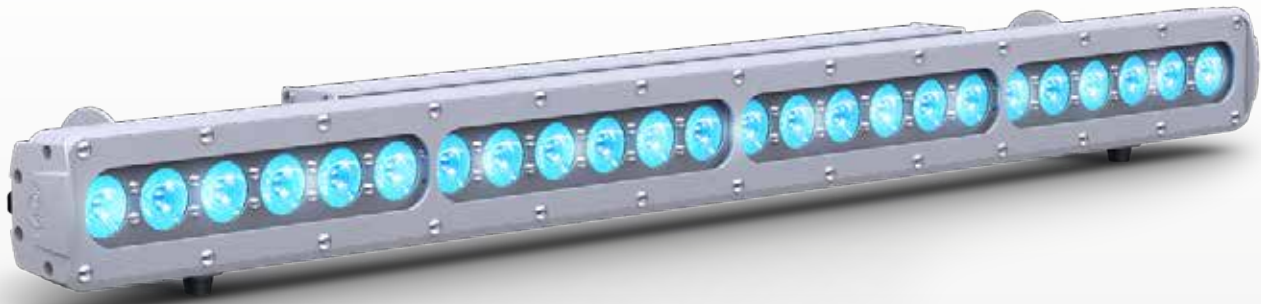

FOS.S 100 POWER

EX FOS SOLO 100 POWER

FEATURES

CERTIFICATIONS

TREATMENTS

FINITURE

<input type="checkbox"/> SILVER - RAL 9006	21
<input type="checkbox"/> BLACK	11

LED

FULL COLOR (RGBW)	FC

LENS

MF - 25°	25
WF - 40°	40

FOS.S 100 POWER FC

03.LBB011S

TECHNICAL

OUTPUT	• 24 x 4-colors LEDs
	• Lumens output (RGBW): 7,500 @ 700 mA
	• LED lifespan: 50,000 hours (70% lumen output)
OPTICAL GROUP	<ul style="list-style-type: none"> • Medium flood 25° • Wide flow flood 40°
CONTROL	<ul style="list-style-type: none"> • DMX 512 / RDM protocols • 4-digit 7-segment LED display + 4 soft keys • Internal operating system updatable via DTS dongle firmware uploader
DMX	• 10 DMX channels (Default)
POWER SUPPLY	• Integrated full-range PSU 100-240Vac 50-60 Hz
	• Consumption: max 200 W max @ 700mA
	• Power Factor: PF > 0.95
CONNECTIONS	<ul style="list-style-type: none"> • Power IN cable; Power OUT Harting panel connector • DMX IN/OUT cable with XLR 5-pole IP65 connectors
INTERNATIONAL SAFETY DEVICES	• Overtemperature circuit protection
PHYSICAL	• Housing: Aluminium
	• Weight: 7.9 Kg (17.4 lbs)
ACCESSORIES INCLUDED	<ul style="list-style-type: none"> • 1 x fit joint for joining bars inline silver finishing (code 02M09519.44) • 2 x M4 knob for fit joint (code 0511P014) • 1 x HARTING 5 pins male connector (code 02LD0093.1) • 1 x HARTING 4 pins male connector (code 02LD0032) • 2 x Short bracket for wall installation (code 03.LA.025)

ACCESSORIES ON REQUEST

03.LA.142 • Barndoor and Holographic filter holder
02M09594.46 • Single side light shield

03.LA.023 • Kit fit joint for joining bars inline

03.LA.024 • Fast-lock bracket kit

03.LA.214 • Permanent installation kit
 IP68:Power IN IP68 cable connector 2 x DMX In/Out IP68 cable connectors