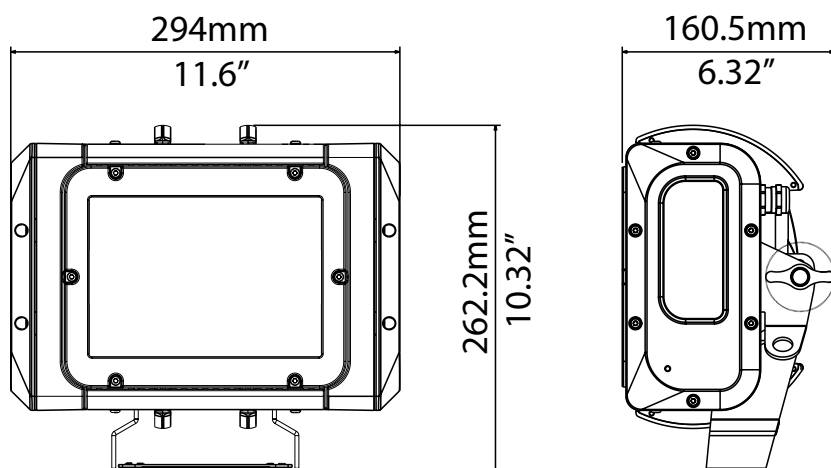

LENS

8° + HOLO F.	/
MF - 28°	25

MINI BRICK 12

03.LDB120S

TECHNICAL

OUTPUT	<ul style="list-style-type: none"> • 12 x 4-colors LEDs
	<ul style="list-style-type: none"> • Lumen output (RGBW): 5,800 @ 700 mA • Lumen output (HQS): 5,448 @ 700 mA - CRI >90
	<ul style="list-style-type: none"> • LED lifespan: 50,000 hours (70% lumen output)
OPTICAL GROUP	<ul style="list-style-type: none"> • Ultra-Narrow 8° + 3 quick-mounting holographic filters included (20° / 40° / 60°x10°) • Medium flood 28°
CONTROL	<ul style="list-style-type: none"> • DMX 512 / RDM protocols • 4-digit 7-segment LED display + 4 soft keys • Firmware updatable via DTS firmware uploader dongle
DMX	<ul style="list-style-type: none"> • 10 DMX channels (Default)
POWER SUPPLY	<ul style="list-style-type: none"> • Built-in wide range PSU 100-240Vac 50-60 Hz
	<ul style="list-style-type: none"> • Consumption: 200 W max
	<ul style="list-style-type: none"> • Power Factor: PF > 0.94
CONNECTIONS	<ul style="list-style-type: none"> • Power supply: 3 x 1 sq mm cable (1.5 m length) • DMX In/Out: 0.7 m cable with XLR 5 pins IP65 connector
CIRCUITS PROTECTION	<ul style="list-style-type: none"> • Overvoltage and overtemperature circuits protection
PHYSICAL	<ul style="list-style-type: none"> • Housing: Aluminium
	<ul style="list-style-type: none"> • Weight: 7 Kg (15.4 lbs)
ACCESSORIES INCLUDED	<ul style="list-style-type: none"> • 1 x PowerCON TRUE1 female cable connector (code 0520P066) • 1 x PowerCON TRUE1 male cable connector (code 0520P067) • 1 x Display UV protection (code 03.LA.218) • 1 x Omega bracket with "Fast Lock" connection 1/4 turn (code 02K00467) – already mounted on the unit • Only with the Ultra-Narrow version <ul style="list-style-type: none"> 1x Holographic filter 20° (code 0506A043.D12) 1x Holographic filter 40° (code 0506A045.D12) 1x Holographic filter 60°x10° (code 0506A092.D12)