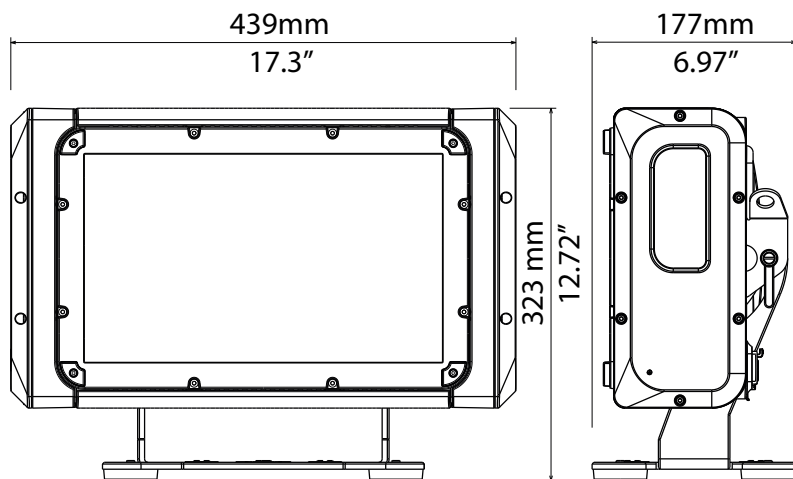

X BRICK 32

03.LDB130S

TECHNICAL

OUTPUT	• 32 x 4-colors LEDs	
	• Lumen output (RGBW): 15,550 @ 700 mA	
	• LED lifespan: 50,000 hours (70% lumen output)	
OPTICAL GROUP	• Ultra-Narrow 8° + 3 quick-mounting holographic filters included (20° / 40° / 60°x10°)	
CONTROL	<ul style="list-style-type: none"> • DMX 512 / RDM protocols • Wireless DMX transmitter - receiver (built.in) • LCD display + 4-capacitive touch keys • Firmware updatable via DTS firmware uploader dongle 	
DMX	DMX FULL OPERATION MODES	DMX SINGLE LAYER MODES (Compatibility with all BRICK models)
	<ol style="list-style-type: none"> 1. Chase mode (default) 2. Extended mode 3. Sectors RGBW x4 4. Sectors RGBW fine x4 5. Sectors RGBW + Shut + Dim x4 	<ol style="list-style-type: none"> 6. Standard 7. Global RGBW 8. Global RGBW + Shut + Dim 9. Global RGBW + Dim Fine
POWER SUPPLY	• Built-in wide range PSU 100-240Vac 50-60 Hz	
	• Consumption: 650 W max	
	• Power Factor: PF > 0.93	
CONNECTIONS	<ul style="list-style-type: none"> • All connectors are IP65 rated with water-proof caps • Power supply: PowerCon TRUE1 In/Out panel connectors • DMX In/Out: XLR 5-pole In/Out panel connectors 	
CIRCUITS PROTECTION	• Overvoltage and overtemperature circuits protection	
PHYSICAL	• Housing: Aluminium	
	• Weight: 14 Kg (31 lbs)	
ACCESSORIES INCLUDED	<ul style="list-style-type: none"> • 1 x Holographic filter 20° (code 0506A043.D18) • 1 x Holographic filter 40° (code 0506A045.D18) • 1 x Holographic filter 60°x10° (code 0506A092.D18) • 1 x cable with PowerCON TRUE1 female connector (code 02K0012267.0015) • 1 x XLR 5-pole IP65 female cable connector (code 0508B177) • 1 x XLR 5-pole IP65 male cable connector (code 0508B178) • 1 x Display UV protection (code 03.LA.218) • 1 x Omega bracket with "Fast Lock" connection 1/4 turn (code 02K00467) 	