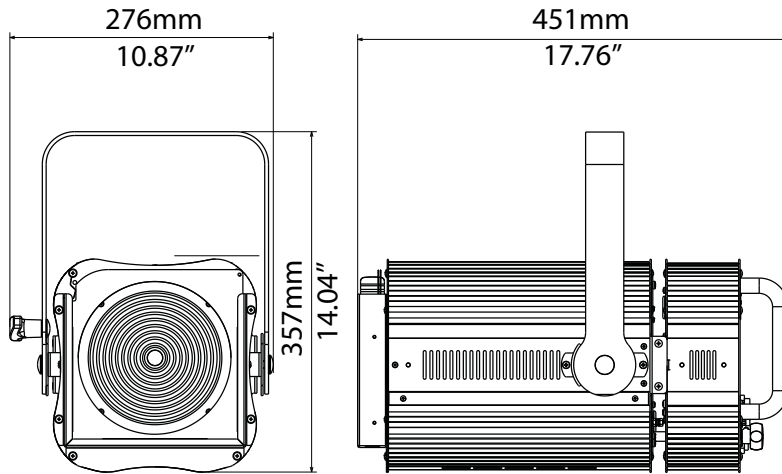

TECHNICAL

ACCESSORIES ON REQUEST

03.TBD04 • Barndoor black finishing

0521A012 • G50 "C" Clamp - max. load 10 Kg

0521A004 • G60 "C" Clamp - max. load 50 Kg

0509C158 • Outdoor DMX cable 2 x 0.25 mm² Flame retardant

03.LA.206 • DTS Dongle firmware uploader

0521A010 • Safety cable 3 x 600 mm Max load 30 Kg

OUTPUT	• Single high-power Full Color (RGBW) LED
	• Lumens output (RGBW: up to 4,975 @ 700mA)
	• Cold White CRI > 90
	• LED lifespan: 50,000 hours (70% lumen output)
OPTICAL GROUP	• Ø 150 mm Fresnel lens • 14° - 60° linear zoom
COLOR GENERATION	• 28 gel filters macros • Variable linear color temperature (2700 K - 8000 K)
CONTROL	• DMX 512 / RDM protocols • 4-digit 7-segment LED display + 4 soft keys • Internal operating system updatable via DTS dongle firmware uploader
DMX	• 10 DMX channels (default) • 4 DMX channels • 6 DMX channels • "Fine" mode
POWER SUPPLY	• Full-range 100-240Vac 50-60 Hz
	• Power consumption: 200 W max
	• Power Factor: PF >0.94
CONNECTIONS	• Power supply: PowerCON TRUE1 In/Out panel connectors
	• DMX: XLR 5-pole In/Out panel connectors
INTERNAL SAFETY DEVICES	• Overvoltage and overtemperature circuits protection
PHYSICAL	• Weight: 9.4 Kg (20.7 lbs)
ACCESSORIES INCLUDED	• 1 x PowerCON TRUE1 female cable connector (code 0520P066) • 1 x XLR 5 pins female cable connector (code 0508B147) • 1 x XLR 5 pins male cable connector (code 0508B148) • 1 x FilterframeBlack finishing - already installed on the projector (code 02M093278.49)