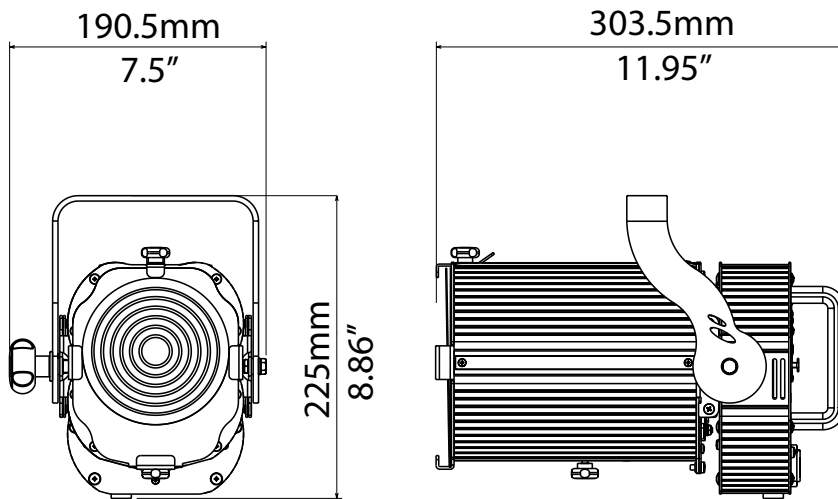

SCENA LED 80 CT
 SCENA LED 80 W 3000 K
 SCENA LED 80 W 4000 K
 SCENA LED 80 W 5000 K

03.TS047.46.F
 03.TS031.46.F
 03.TS032.46.F
 03.TS033.46.F

TECHNICAL

	SCENA LED 80 CT	SCENA LED 80 WH
OUTPUT	<ul style="list-style-type: none"> Single white LED with linearly tunable color temperature (2700 K - 6000 K) 	<ul style="list-style-type: none"> Single white LED
	<ul style="list-style-type: none"> Lumens output: up to 5,400 @ 700mA - CRI >80 	<ul style="list-style-type: none"> Lumens output (3000 K): up to 6,923 @ 700mA - CRI >90
	<ul style="list-style-type: none"> LED lifespan: 50,000 hours (70% lumen output) 	
OPTICAL GROUP	<ul style="list-style-type: none"> Ø 112 mm Fresnel lens 14° - 77° linear zoom 	
CONTROL	<ul style="list-style-type: none"> DMX 512 / RDM protocols 4-digit 7-segment LED display + 4 soft keys Internal operating system updatable via DTS dongle firmware uploader 	
DMX	<ul style="list-style-type: none"> 7 DMX channels (default) 2 DMX channels "CTC" mode 	<ul style="list-style-type: none"> 2 DMX channels (default) 3 DMX channels 1 DMX channels
POWER SUPPLY	<ul style="list-style-type: none"> Full-range 100-240Vac 50-60 Hz Power consumption: 100 W max Power Factor: PF >0.95 	
CONNECTIONS	<ul style="list-style-type: none"> Power supply: PowerCON In&Out panel connectors 	
	<ul style="list-style-type: none"> DMX: XLR 5-pole In&Out panel connectors 	
INTERNAL SAFETY DEVICES	<ul style="list-style-type: none"> Overvoltage and overtemperature circuits protection 	
PHYSICAL	<ul style="list-style-type: none"> Weight: 4.2 Kg (9.3 lbs) 	
ACCESSORIES INCLUDED	<ul style="list-style-type: none"> 1 x PowerCON female cable connector (code 0520P014) 1 x XLR 5 pins male cable connector (code 0508B028) 1 x XLR 5 pins female cable connector (code 0508B027) 1 x FilterframeBlack finishing - already installed on the projector (code 02M00422.46) 	