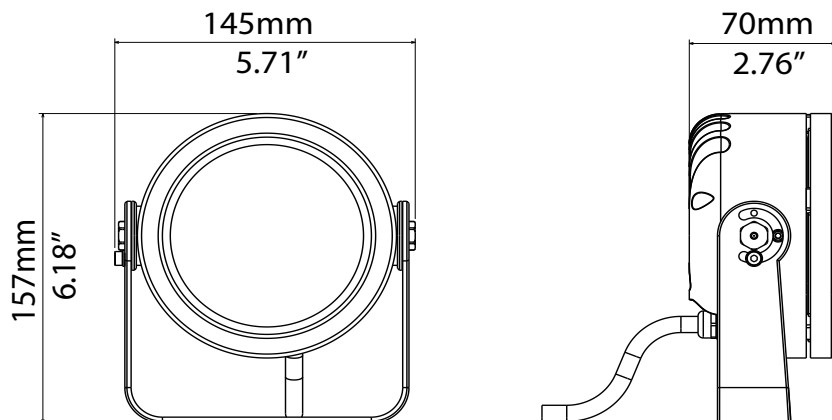

DOCTUS.D 3

03.DTB008E

TECHNICAL

OUTPUT	<ul style="list-style-type: none"> • 3 x 4-colors LEDs (RGBW) or RGBA
	<ul style="list-style-type: none"> • LED lifespan: 50,000 hours (70% lumen output)
OPTICAL GROUP	<ul style="list-style-type: none"> • Narrow flood 10° • Medium flood 25° • Wide flood 35° • Elliptical 40°x12° • Elliptical 12°x40°
CONTROL	<ul style="list-style-type: none"> • DMX 512 / RDM protocols • Firmware updatable via DTS firmware uploader dongle
DMX	<ul style="list-style-type: none"> • 4 DMX channels (Default) • 11 channels
POWER SUPPLY	<ul style="list-style-type: none"> • LED driver on board • External constant voltage PSU LED driver 24 ÷ 48 VdC
	<ul style="list-style-type: none"> • Consumption: max 30 W
CONNECTIONS	<ul style="list-style-type: none"> • 5 m end-stripped 4-pole cable for Power and DMX
PHYSICAL	<ul style="list-style-type: none"> • Housing: Aluminium • Weight: 1.7 Kg (3.74 lbs) - Product's weight includes 5 m (197") cable